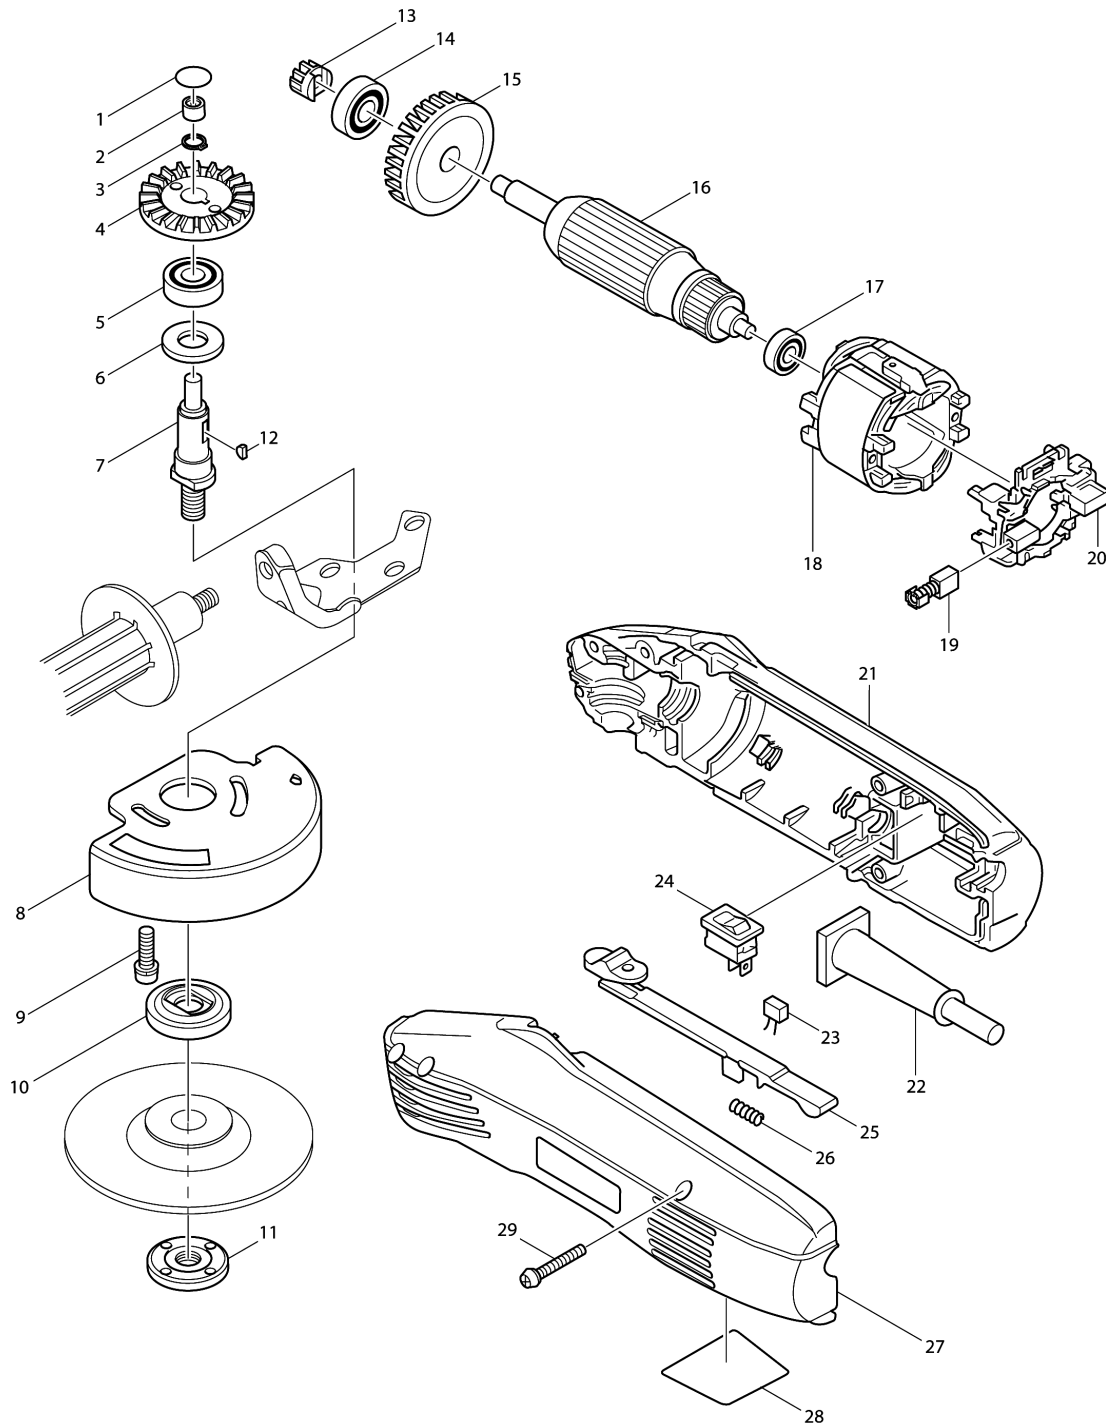

Model No.910 DISC GRINDER 115MM