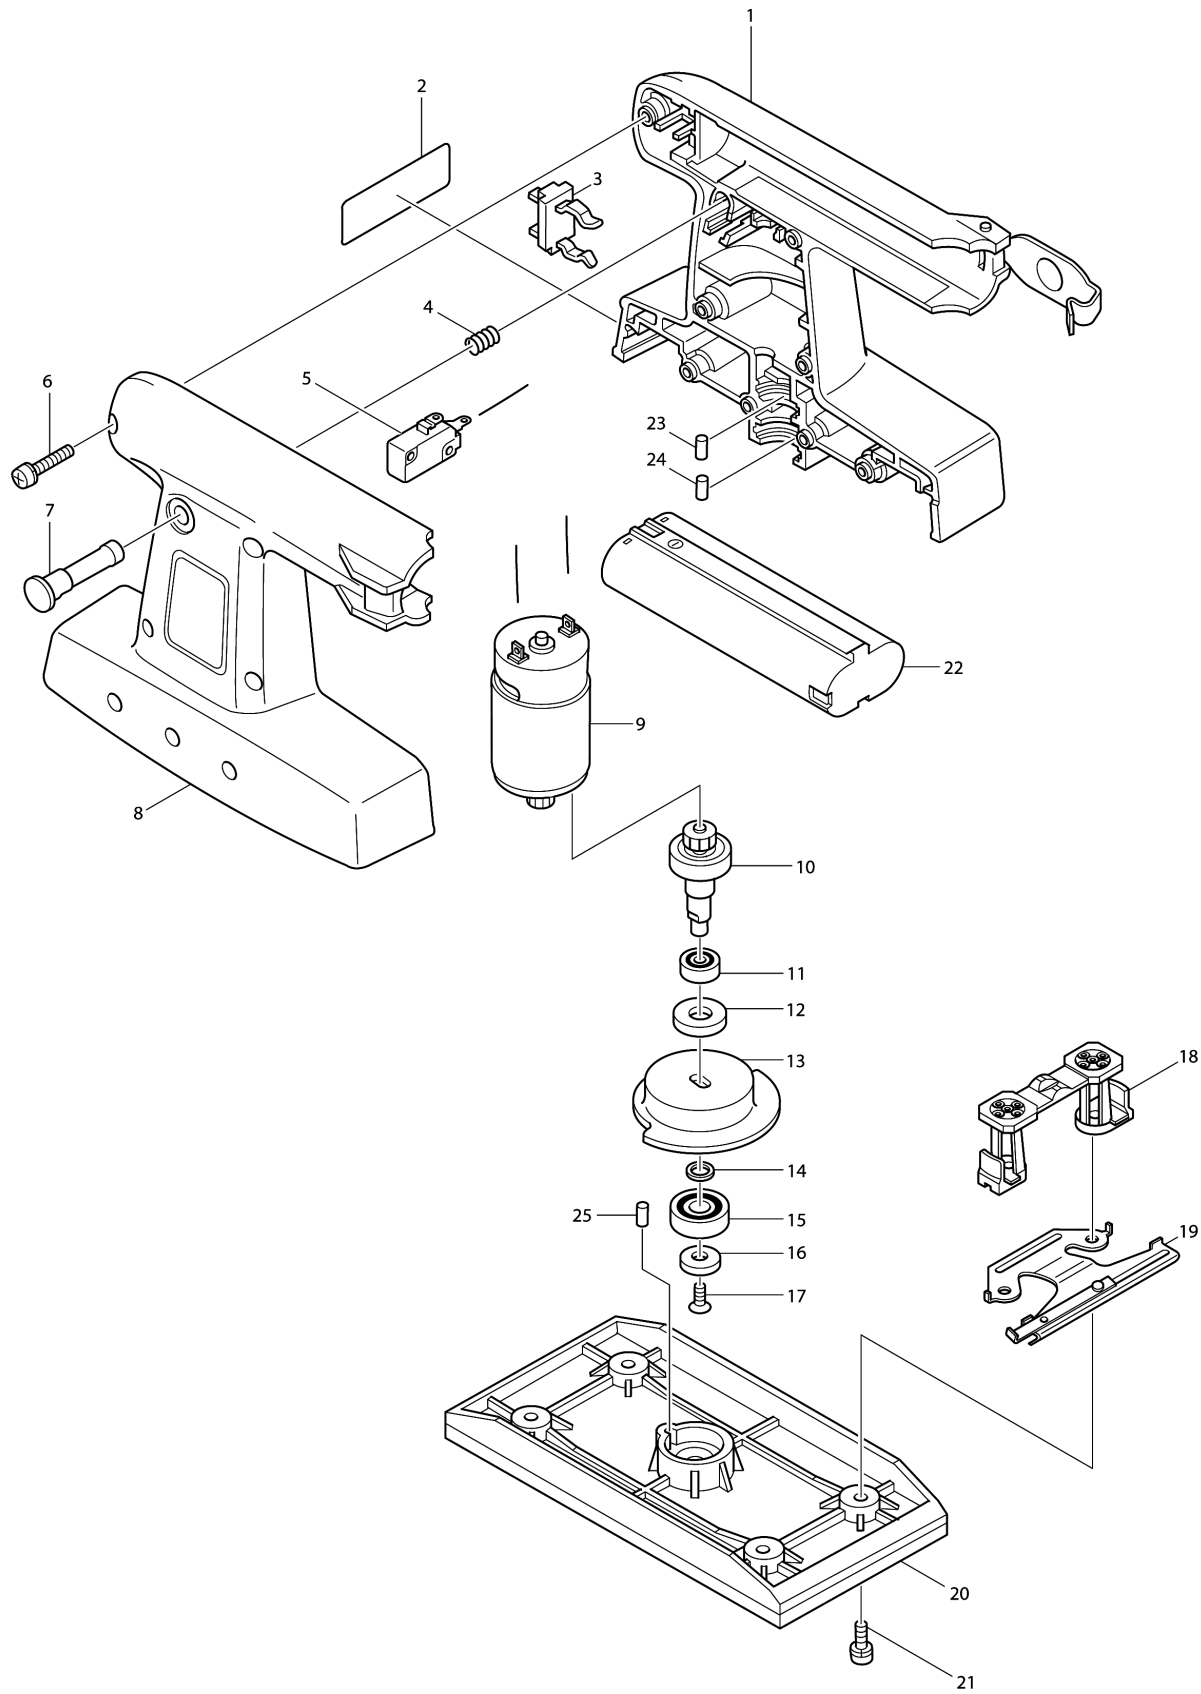

# Model No.9035D CORDLESS FINISHING SANDER

## Model No.9035D CORDLESS FINISHING SANDER

Item	Parts No.	Description	I/C	Qty	New/Old	Opt. 1	Opt. 2	Note
001	181786-6	HOUSING SET		1				
D10		INC.8						
002	855249-5	NAME PLATE 9035D		1				
003	643909-9	BATTERY HOLDER		1				
004	231393-6	COMPRESSION SPRING 6		1				
005-1	651866-7	SWITCH V-5130E-092		1	*			
005-2	651944-3	SWITCH DMC-1115-13	O	1				
006	911143-2	PAN HEAD SCREW M4X22		8				
007	412071-9	PUSH ROD		1				
008	181786-6	HOUSING SET		1				
D10		INC.1						
009	629546-3	DC MOTOR 7.2V		1				
C10	221851-0	SPUR GEAR 11		1				
010	153158-5	SPINDLE		1				
011	211051-0	BALL BEARING 609LLB		1				
012	257112-2	RING 9		1				
013	342868-1	BALANCER		1				
014	253133-2	FLAT WASHER 7		1				
015	211049-7	BALL BEARING 627LH		1				
016	267007-1	FLAT WASHER 5		1				
017	912112-6	COUNTERSUNK HEAD SCREW M4X10		1				
018-1	410918-1	FOOT		2				
019	163107-4	CLAMPER		2				
020	155750-3	BASE		1				
021	911118-1	PAN HEAD SCREW M4X12		4				
022-1	191679-9	BATTERY 7000 SET		1				
023	263002-9	RUBBER PIN 4		1				
024	263002-9	RUBBER PIN 4		1				
025	263002-9	RUBBER PIN 4		1				
400	794028-5	ABRASIVE PAPER SET 93		1				
401	414938-7	BATTERY COVER		1				

Please order the parts with part number.

Print Date 18/6/2019