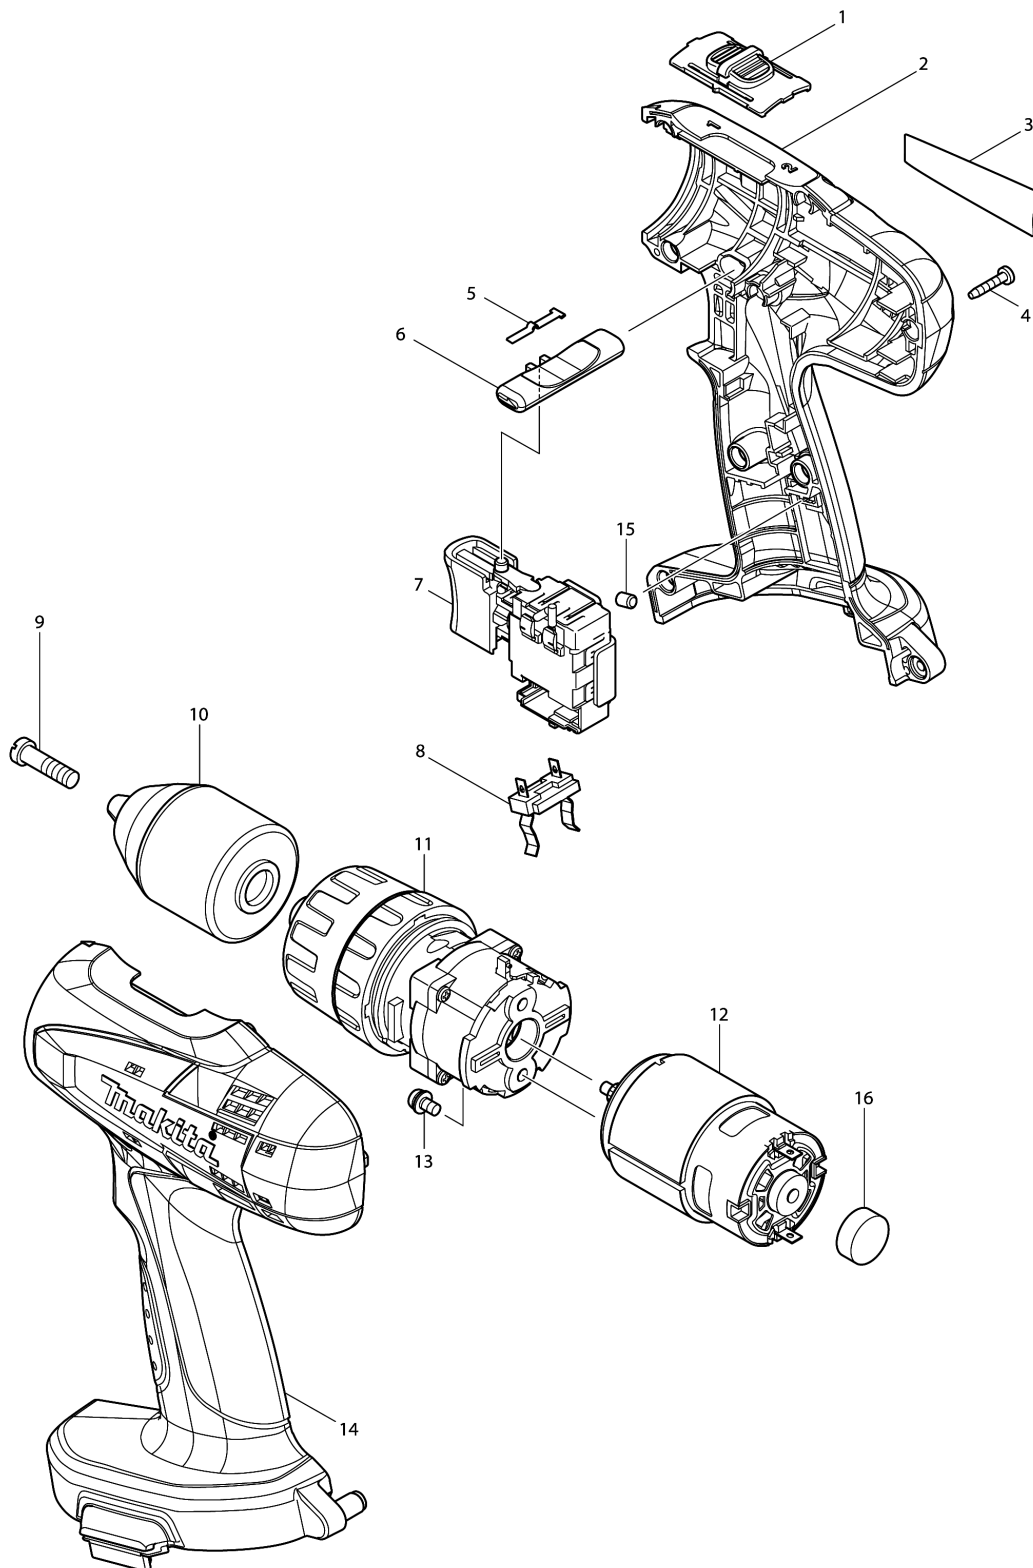

# Model No.8391D CORDLESS HAMMER DRIVER DRILL

## Model No.8391D CORDLESS HAMMER DRIVER DRILL

Item	Parts No.	Description	I/C	Qty	New/Old	Opt. 1	Opt. 2	Note
001	125310-5	SPEED CHANGE LEVER ASS'Y		1				
C10	231433-0	COMPRESSION SPRING 4		2				
002	188513-2	HOUSING SET		1	*			
D10		INC. 14			*			
002-1	187155-9	HOUSING SET	O	1				
D10		INC. 14						
003	865211-2	8391D NAME PLATE		1				
004	266130-9	TAPPING SCREW BIND PT 3X16		9				
005	232182-2	LEAF SPRING		1				
006	450584-2	F/R CHANGE LEVER		1				
007	650602-8	SWITCH TG563FSB-3		1	*			
007-1	650602-8	SWITCH TG563FSB-3	O	1	*			
007-2	650669-6	SWITCH TG563FSB-3	X	1				
008	643918-8	BATTERY HOLDER		1				
009	251468-5	- FLAT HEAD SCREW M6X22		1				
010	766004-9	KEYLESS DRILL CHUCK 13		1	*			
010-1	766004-9	KEYLESS DRILL CHUCK 13	O	1				
011	125485-0	GEAR ASS'Y		1	*			
011-1	125485-0	GEAR ASS'Y	O	1				
012	629834-8	DC MOTOR		1	*			
012-1	629937-8	DC MOTOR	O	1				
013	911108-4	PAN HEAD SCREW M4X8		2				
014	188513-2	HOUSING SET		1	*			
D10		INC. 2			*			
014-1	187155-9	HOUSING SET	O	1				
D10		INC. 2						
015	263024-9	RUBBER PIN 4		2				
016	421940-3	CAP		1				
A01	414938-7	BATTERY COVER		2				
A02	***DC1804	DC1804 BATTERY CHARGER		1				
A03	192827-3	BATTERY 1822 SET		2				
A04	784636-0	+/- BIT 2-65		1				
A05	824853-1	PLASTIC CARRYING CASE		1				
C10	163455-1	LATCH		2				
E02	688165-4	LINE FILTER		1				
E03	688164-6	LINE FILTER		1				

Please order the parts with part number.

Print Date 18/6/2019