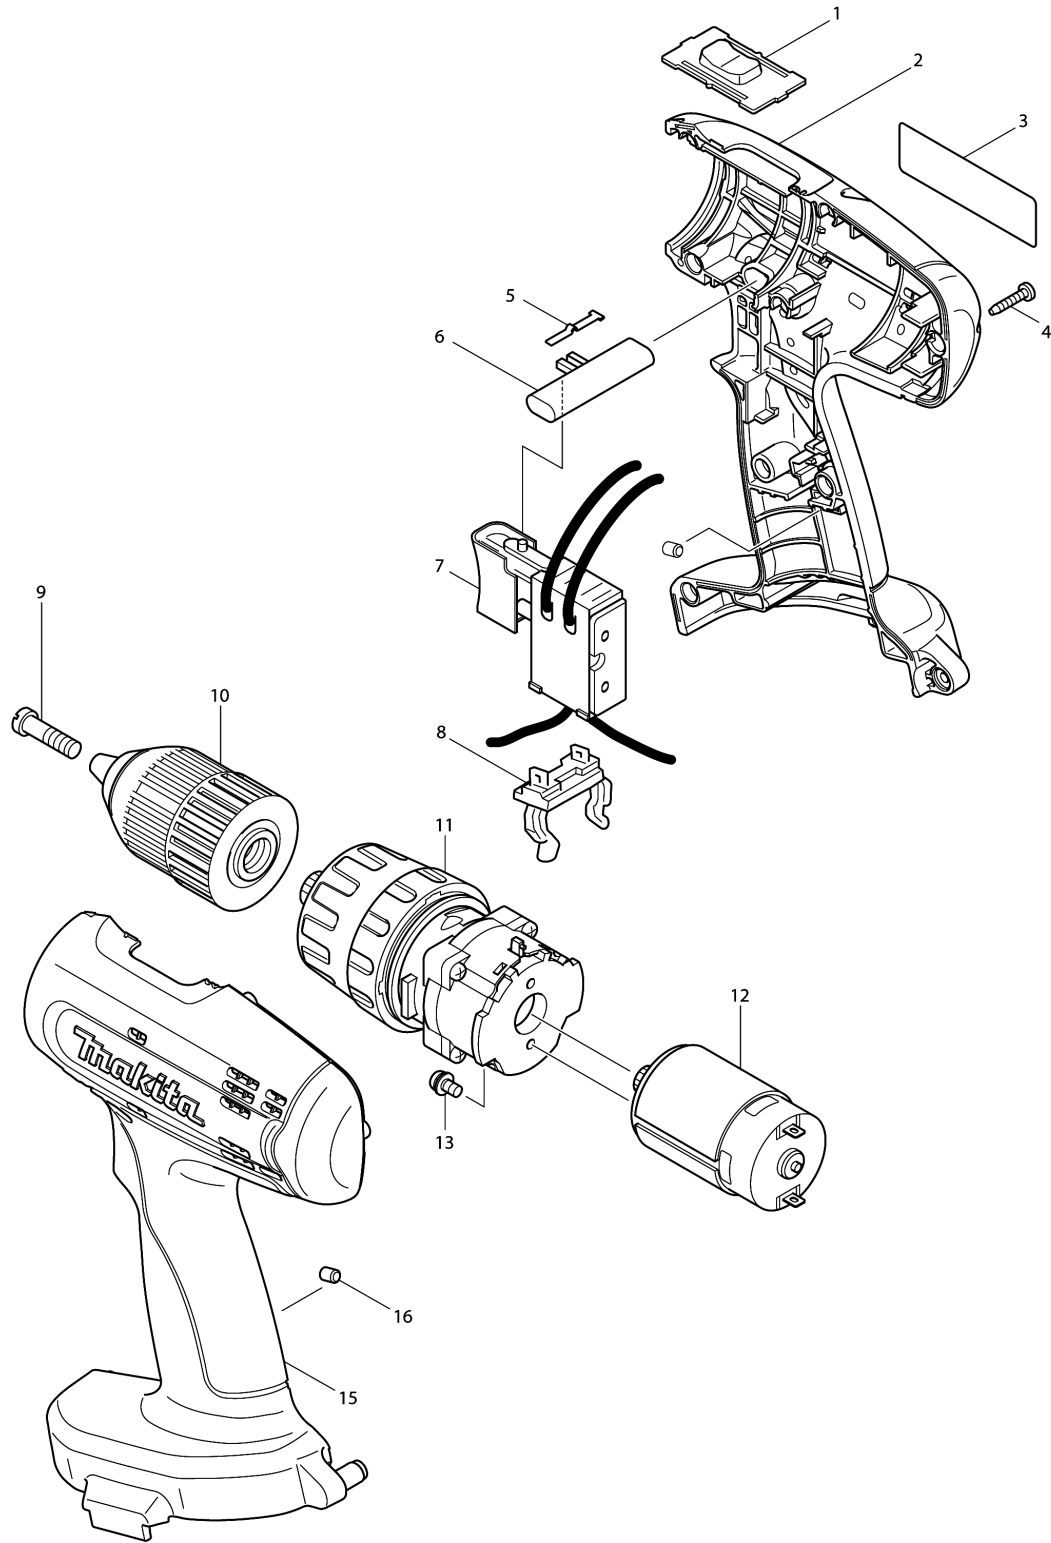

Model No.8390D CORDLESS PRCSSN DRILL 13MM

## Model No.8390D CORDLESS PRCSSN DRILL 13MM

Item	Parts No.	Description	I/C	Qty	New/Old	Opt. 1	Opt. 2	Note
001	125102-2	SPEED CHANGE LEVER ASS'Y		1				
002	183968-6	HOUSING SET		1				
D10		INC. 15						
003	861359-8	8390D NAME PLATE		1				
004	266130-9	TAPPING SCREW BIND PT 3X16		9				
005	232182-2	LEAF SPRING		1				
006	417283-9	F/R CHANGE LEVER		1				
007	650566-6	SWITCH C3NA-2-M1		1				
008	643918-8	BATTERY HOLDER		1				
009	251468-5	- FLAT HEAD SCREW M6X22		1				
010	763178-7	KEYLESS DRILL CHUCK 13		1				
011	125276-9	GEAR ASS'Y		1				
012	629834-8	DC MOTOR		1				
013	911108-4	PAN HEAD SCREW M4X8		2				
015	183968-6	HOUSING SET		1				
D10		INC. 2						
016	263024-9	RUBBER PIN 4		2				
017	421940-3	CAP		1				
A01	784636-0	+ - BIT 2-65		1				
A02	***DC1804	DC1804 BATTERY CHARGER		1				
A03	414938-7	BATTERY COVER		2				
A04	824744-6	PLASTIC CARRYING CASE		1				
C10	417059-4	LATCH		2				
A05	192827-3	BATTERY 1822 SET		2				

Please order the parts with part number.

Print Date 18/6/2019