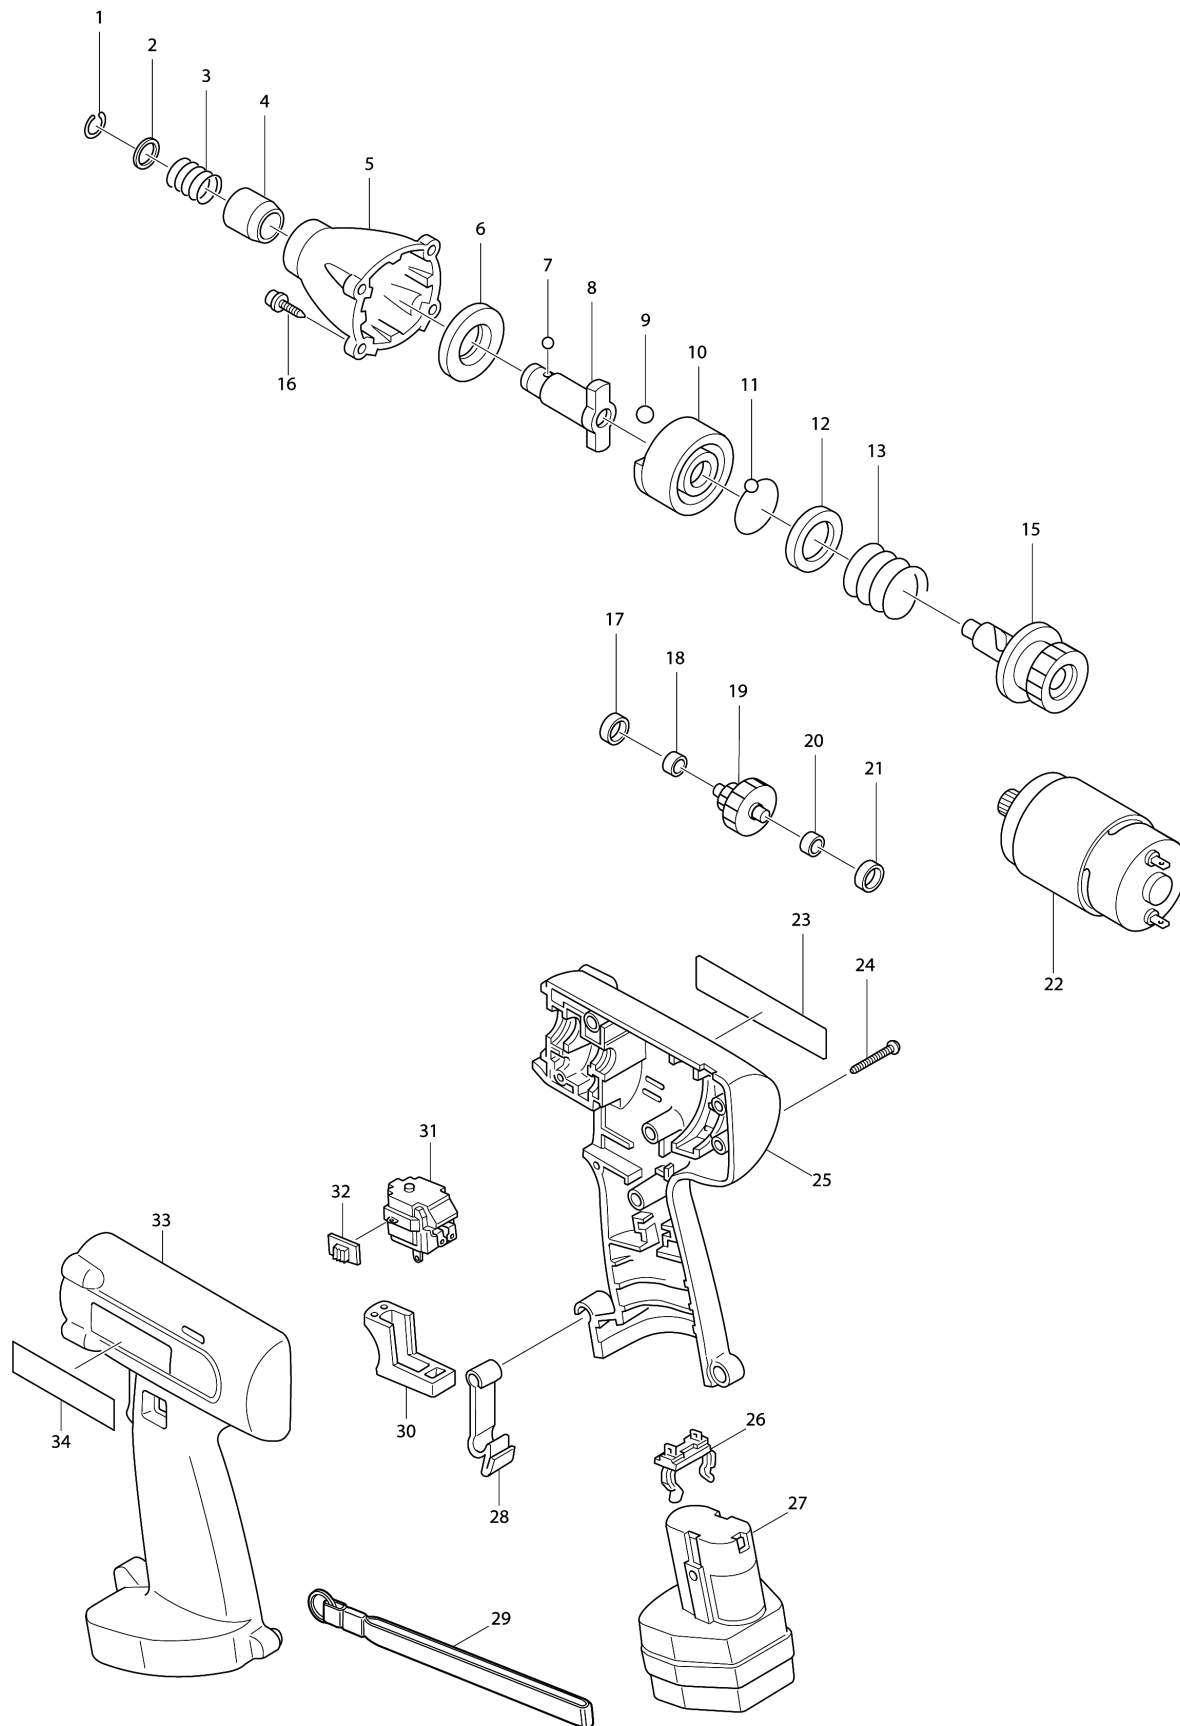

Model No.6913D CORDLESS IMPACT DRIVER

Model No.6913D CORDLESS IMPACT DRIVER

Item	Parts No.	Description	I/C	Qty	New/Old	Opt. 1	Opt. 2	Note
001	231951-8	RING SPRING 11		1				
002	267085-1	FLAT WASHER 12		1				
003	233005-7	COMPRESSION SPRING 13		1				
004	322434-0	SLEEVE		1	*			
004-1	324420-7	SLEEVE	O	1				
005	152472-6	HAMMER CASE COMPLETE		1				
C10	257665-1	SLEEVE 14		1				
006	261099-2	NYLON WASHER 14		1				
007	216001-0	STEEL BALL 3.5		2				
008A_	322754-2	ANVIL		1	*			
008A1	324267-9	ANVIL M	<	1				
009	216011-7	STEEL BALL 5.6		2				
010	322706-3	HAMMER		1				
011	216001-0	STEEL BALL 3.5		24				
012	267126-3	FLAT WASHER 22		1				
013	233130-4	COMPRESSION SPRING 24		1				
015	153231-1	SPINDLE COMPLETE		1				
C10	226294-1	SPUR GEAR 37		1				
016	266045-0	TAPPING SCREW 4X20		4				
017	165091-9	RUBBER SLEEVE 8		1				
018	214031-5	PLANE BEARING 4		1				
019	226127-0	GEAR COMPLETE 13-47		1				
020	214031-5	PLANE BEARING 4		1				
021	165091-9	RUBBER SLEEVE 8		1				
022	629686-7	DC MOTOR 12V		1				
C10	221882-9	SPUR GEAR 15		1				
023	857563-5	NAME PLATE 6913D		1				
024	265995-6	TAPPING SCREW 4X18		8				
025	182679-0	HOUSING SET		1				
D10		INC. 33						
026	643918-8	BATTERY HOLDER		1				
027-1	192536-4	BATTERY 1202 SET		1				
028	344121-1	SET PLATE		1				
030	415671-4	SWITCH LEVER		1				
031	651909-5	SWITCH C3KE		1	*			
031-1	650500-6	SWITCH	O	1				
032	414740-8	LEVER		1				
033	182679-0	HOUSING SET		1				
D10		INC. 25						
034	819063-3	MAKITA LABEL		1				
A01	414938-7	BATTERY COVER		1				
A03	824441-4	PLASTIC CARRYING CASE		1				

Please order the parts with part number.

Print Date 18/6/2019

Model No.6913D CORDLESS IMPACT DRIVER

Item	Parts No.	Description	I/C	Qty	New/Old	Opt. 1	Opt. 2	Note
C10	182935-8	SLIDE LATCH (R.L) SET		1				

Please order the parts with part number.

Print Date 18/6/2019