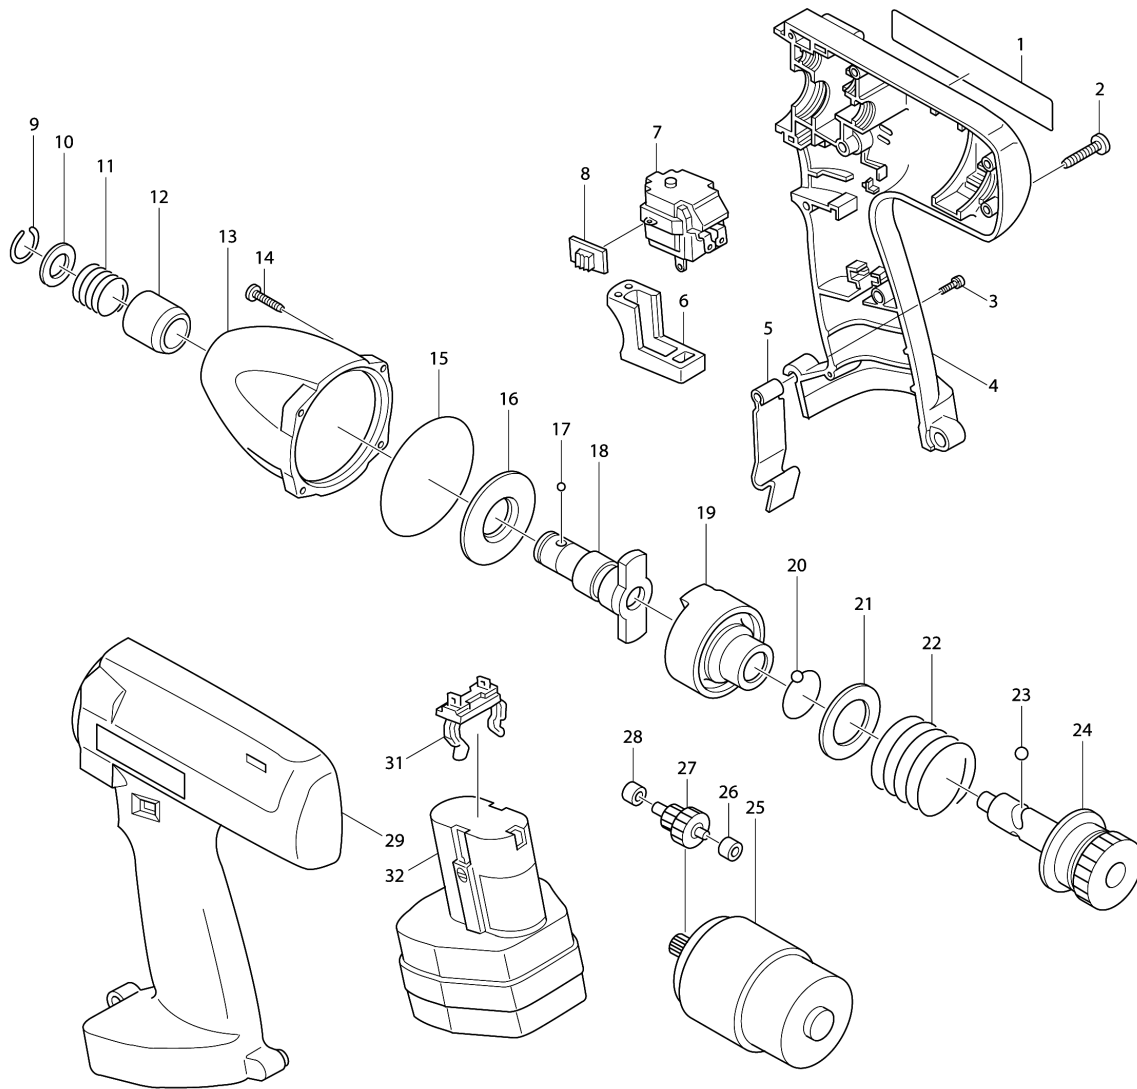

Model No.6911D CORDLESS IMPACT DRIVER

Model No.6911D CORDLESS IMPACT DRIVER

Item	Parts No.	Description	I/C	Qty	New/Old	Opt. 1	Opt. 2	Note
001	857038-4	NAME PLATE 6911D		1				
002	265925-7	TAPPING SCREW BT4X20		6				
003	911138-5	PAN HEAD SCREW M4X20		1				
004	182532-0	HOUSING SET		1				
D10		INC. 29						
005	343579-1	SET PLATE		1				
006	414708-4	SWITCH LEVER		1	*			
006-1	415671-4	SWITCH LEVER	O	1				
007	651909-5	SWITCH C3KE		1	*			
007-1	650500-6	SWITCH	O	1				
008	414740-8	LEVER		1				
009	231952-6	RING SPRING 12		1				
010	267101-9	FLAT WASHER 14		1				
011	233042-1	COMPRESSION SPRING 14		1				
012	322537-0	SLEEVE		1				
013	152411-6	HAMMER CASE COMPLETE		1				
014	265925-7	TAPPING SCREW BT4X20		4				
015	213604-1	O RING 50		1				
016	267054-2	FLAT WASHER 18		1				
017	216008-6	STEEL BALL 4		2				
018A_	322568-9	ANVIL M		1				
019	322527-3	HAMMER		1				
020	216001-0	STEEL BALL 3.5		29				
021	267088-5	FLAT WASHER 28		1				
022	233045-5	COMPRESSION SPRING 30		1				
023	216011-7	STEEL BALL 5.6		2				
024	153216-7	SPINDLE COMPLETE		1				
025	629638-8	DC MOTOR 12V		1				
C10	226404-0	HELICAL GEAR 15		1				
026	214027-6	PLANE BEARING 4		1				
027	226115-7	GEAR COMPLETE 10-38		1				
028	214027-6	PLANE BEARING 4		1				
029	182532-0	HOUSING SET		1				
D10		INC. 4						
031	643918-8	BATTERY HOLDER		1				
032	192271-4	BATTERY 1200 SET EN/FR		1				
A01	322279-6	BIT PIECE		1				
A02	784203-1	PHILLIPS BIT 2-65		1	*			
A02-1	784203-1	PHILLIPS BIT 2-65	O	1	*			
A02-2	784203-1	PHILLIPS BIT 2-65	O	1				
A03	784209-9	PHILLIPS BIT 3-65		1				
A04-1	824399-7	PLASTIC CARRYING CASE		1	*			

Please order the parts with part number.

Print Date 18/6/2019

Model No.6911D CORDLESS IMPACT DRIVER

Item	Parts No.	Description	I/C	Qty	New/Old	Opt. 1	Opt. 2	Note
C10	182935-8	SLIDE LATCH (R.L) SET		1	*			
A04-2	824620-4	PLASTIC CARRYING CASE	X	1				
C10	182935-8	SLIDE LATCH (R.L) SET		1				
A05	414938-7	BATTERY COVER		1				

Please order the parts with part number.

Print Date 18/6/2019