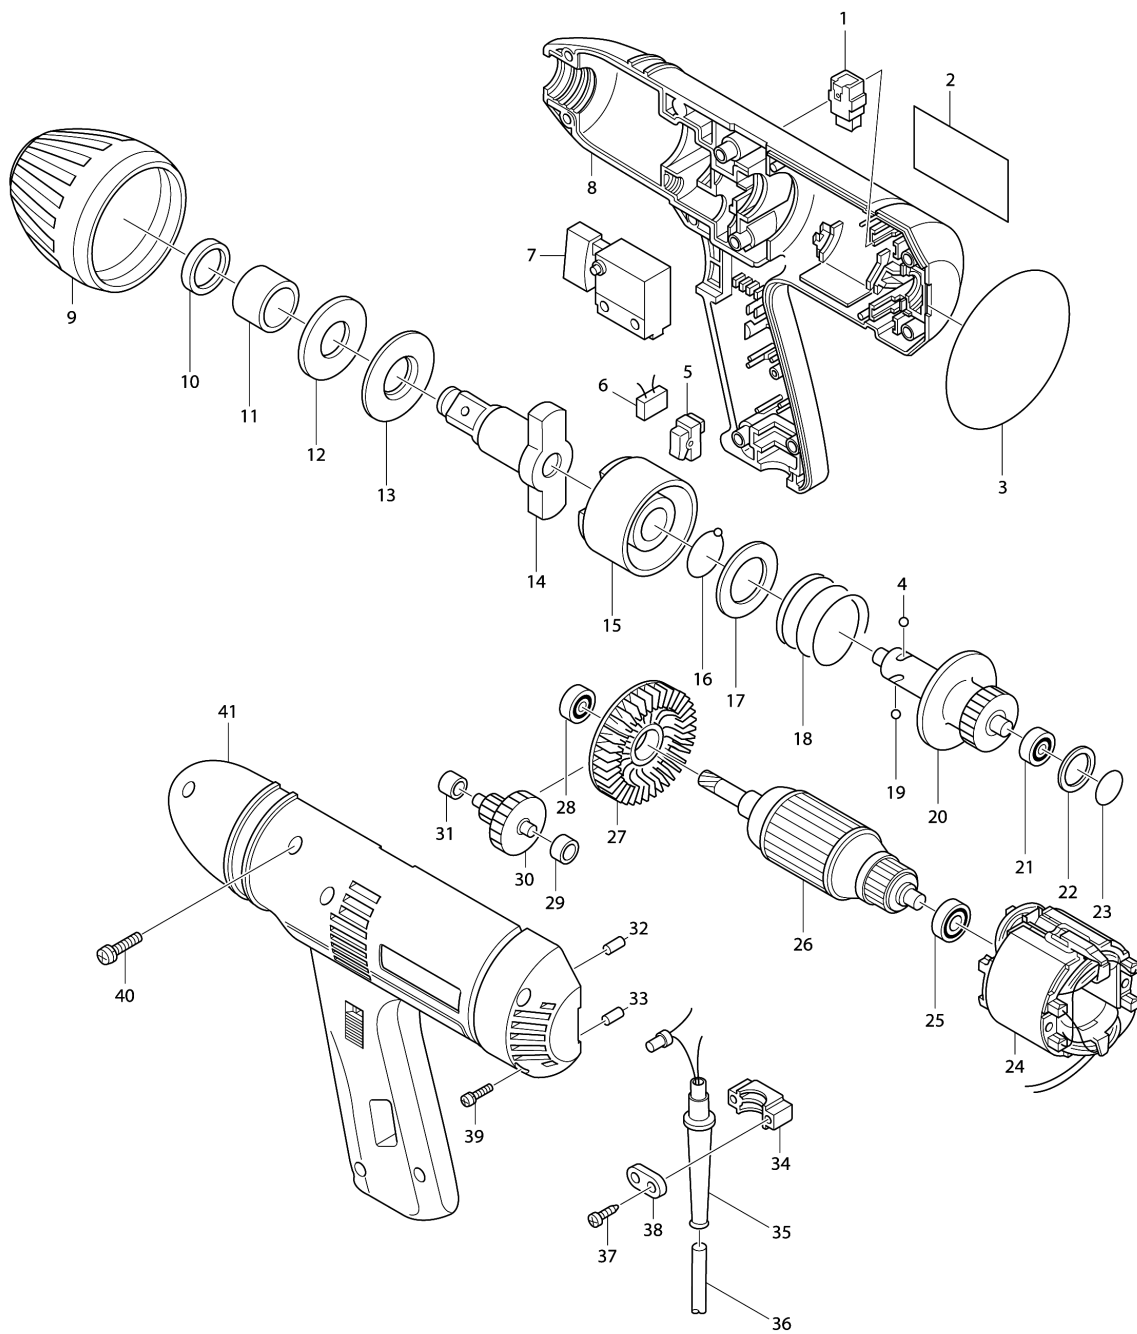

Model No.6904VH IMPACT WRENCH