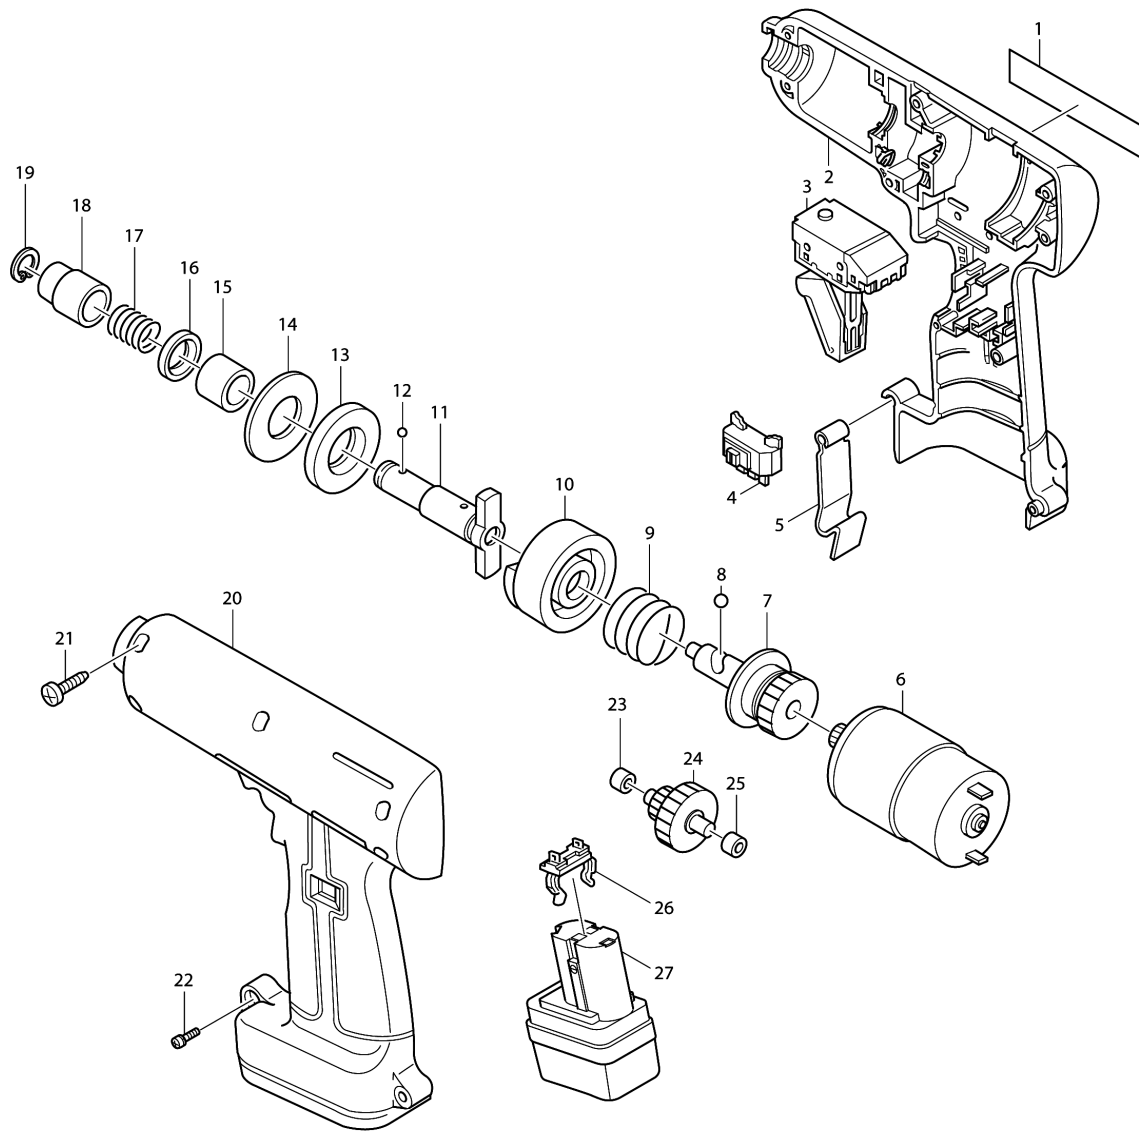

### Model No.6901VD CORDLESS IMPACT DRIVER

## Model No.6901VD CORDLESS IMPACT DRIVER

Item	Parts No.	Description	I/C	Qty	New/Old	Opt. 1	Opt. 2	Note
001	856437-7	NAME PLATE 6901VD		1				
002	182230-6	HOUSING SET		1				
D10		INC 20						
003-1	651355-2	SWITCH C3BE-AJ		1				
004	651898-4	SWITCH C3BC-SH		1				
005	343579-1	SET PLATE		1				
006	629577-2	DC MOTOR 9.6V		1				
C10	221882-9	SPUR GEAR 15		1				
007	153189-4	SPINDLE COMPLETE		1				
008	216011-7	STEEL BALL 5.6		2				
009	231463-1	COMPRESSION SPRING 24		1				
010	322259-2	HAMMER		1				
011-1	322319-0	ANVIL N		1				
012-1	216001-0	STEEL BALL 3.5		2				
013-1	261099-2	NYLON WASHER 14	O	1				
014	261075-6	RUBBER WASHER 20		1				
015	257629-5	SLEEVE 14		1				
016	213151-2	OIL SEAL 14		1				
017	231421-7	COMPRESSION SPRING 13		1				
018	322300-1	SLEEVE		1				
019	961072-9	RETAINING RING S-12		1				
020	182230-6	HOUSING SET		1				
D10		INC 2						
021	265925-7	TAPPING SCREW BT4X20		8				
022	911138-5	PAN HEAD SCREW M4X20		1				
023	214027-6	PLANE BEARING 4		1				
024	226085-0	GEAR COMPLETE 15-51		1				
025	214027-6	PLANE BEARING 4		1				
026-1	643918-8	BATTERY HOLDER		1				
027	192019-4	BATTERY 9100 SET		1				
A01	784203-1	PHILLIPS BIT 2-65		1	*			
A01-1	784203-1	PHILLIPS BIT 2-65	O	1	*			
A01-2	784203-1	PHILLIPS BIT 2-65	O	1				
A02	784209-9	PHILLIPS BIT 3-65		1	*			
A03	322279-6	BIT PIECE		1	*			
A04-1	182206-3	STEEL CARRYING CASE		1	*			
A04-2	182206-3	STEEL CARRYING CASE	O	1				
A05	414938-7	BATTERY COVER		1				

Please order the parts with part number.

Print Date 18/6/2019