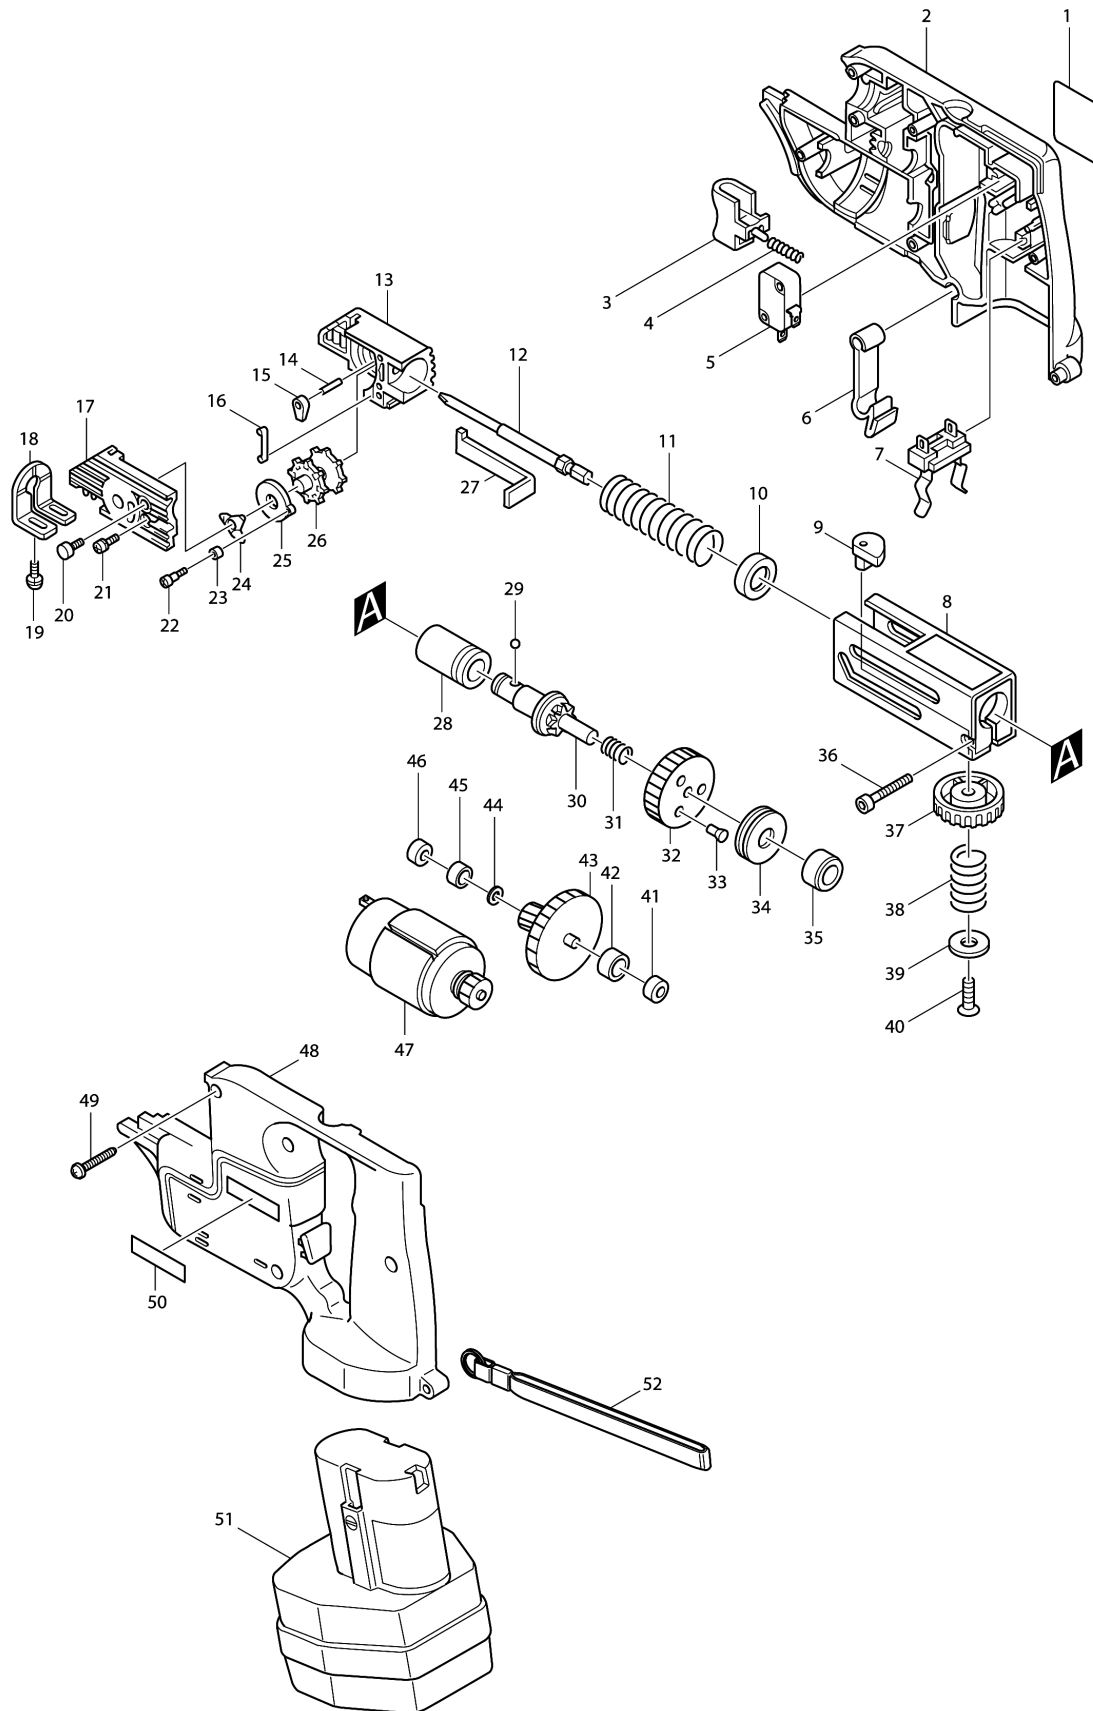

Model No.6831D CORDLESS AUTO FEED SCREWDRIVER

Model No.6831D CORDLESS AUTO FEED SCREWDRIVER

Item	Parts No.	Description	I/C	Qty	New/Old	Opt. 1	Opt. 2	Note
001	857635-6	NAME PLATE 6831D		1				
002	182658-8	HOUSING SET		1	*			
D10		INC. 48			*			
002-1	183169-6	HOUSING SET	S	1	*			
D10		INC. 48			*			
002-2	183931-9	HOUSING SET	<	1				
D10		INC. 48,50						
003	415478-8	SWITCH LEVER		1				
004	233105-3	COMPRESSION SPRING 4		1				
005	651891-8	SWITCH V-15-3A6		1				
006	344121-1	SET PLATE		1	*			
006-1	343579-1	SET PLATE	S	1				
007	643909-9	BATTERY HOLDER		1				
008-2	150565-3	CASING COMPLETE		1				
C10	816269-4	INDICATION LABEL		1				
C20	816282-2	INDICATION LABEL		1				
009	311924-8	SHIFTER PIN		1	*			
009-1	310008-9	SHIFTER PIN		1				
010	421467-3	DUST COVER		1				
011A_	233112-6	COMPRESSION SPRING 21		1				
012A_	784234-0	PHILLIPS BIT 2-110		1				
013A_	152467-9	FEEDER BOX COMPLETE		1	*			
C10	256222-2	PIN 3		2	*			
013A1	152503-1	FEEDER BOX COMPLETE	X	1				
C11	256254-9	PIN 3		2				
014-1	256254-9	PIN 3		1				
015	311923-0	STOPPER		1				
016	232132-7	LEAF SPRING		1				
017	152425-5	BOX COVER COMPLETE		1	*			
C10	256222-2	PIN 3		2	*			
017-1	152502-3	BOX COVER COMPLETE	X	1				
C11	256254-9	PIN 3		2				
018	344054-0	STOPPER PLATE		1				
019	922107-1	HEX. SOCKET HEAD BOLT M4X8		2	*			
019-1	922132-2	HEX. SOCKET HEAD BOLT M4X18	O	2				
020	922107-1	HEX. SOCKET HEAD BOLT M4X8		2				
021	911133-5	PAN HEAD SCREW M4X18		1				
022	265036-8	+ FLAT HEAD SCREW M3X5		1				
023	257664-3	SLEEVE 4		1				
024	232133-5	LEAF SPRING		1				
025	311976-9	RATCHET DISC		1				

Please order the parts with part number.

Print Date 18/6/2019

Model No.6831D CORDLESS AUTO FEED SCREWDRIVER

Item	Parts No.	Description	I/C	Qty	New/Old	Opt. 1	Opt. 2	Note
C10	182935-8	SLIDE LATCH (R.L) SET		1	*			
A04-1	824551-7	PLASTIC CARRYING CASE	<	1				
C10	417075-6	LATCH		2				
A05	414938-7	BATTERY COVER		1				
A06	410048-8	WRENCH HOLDER 3.4		1				