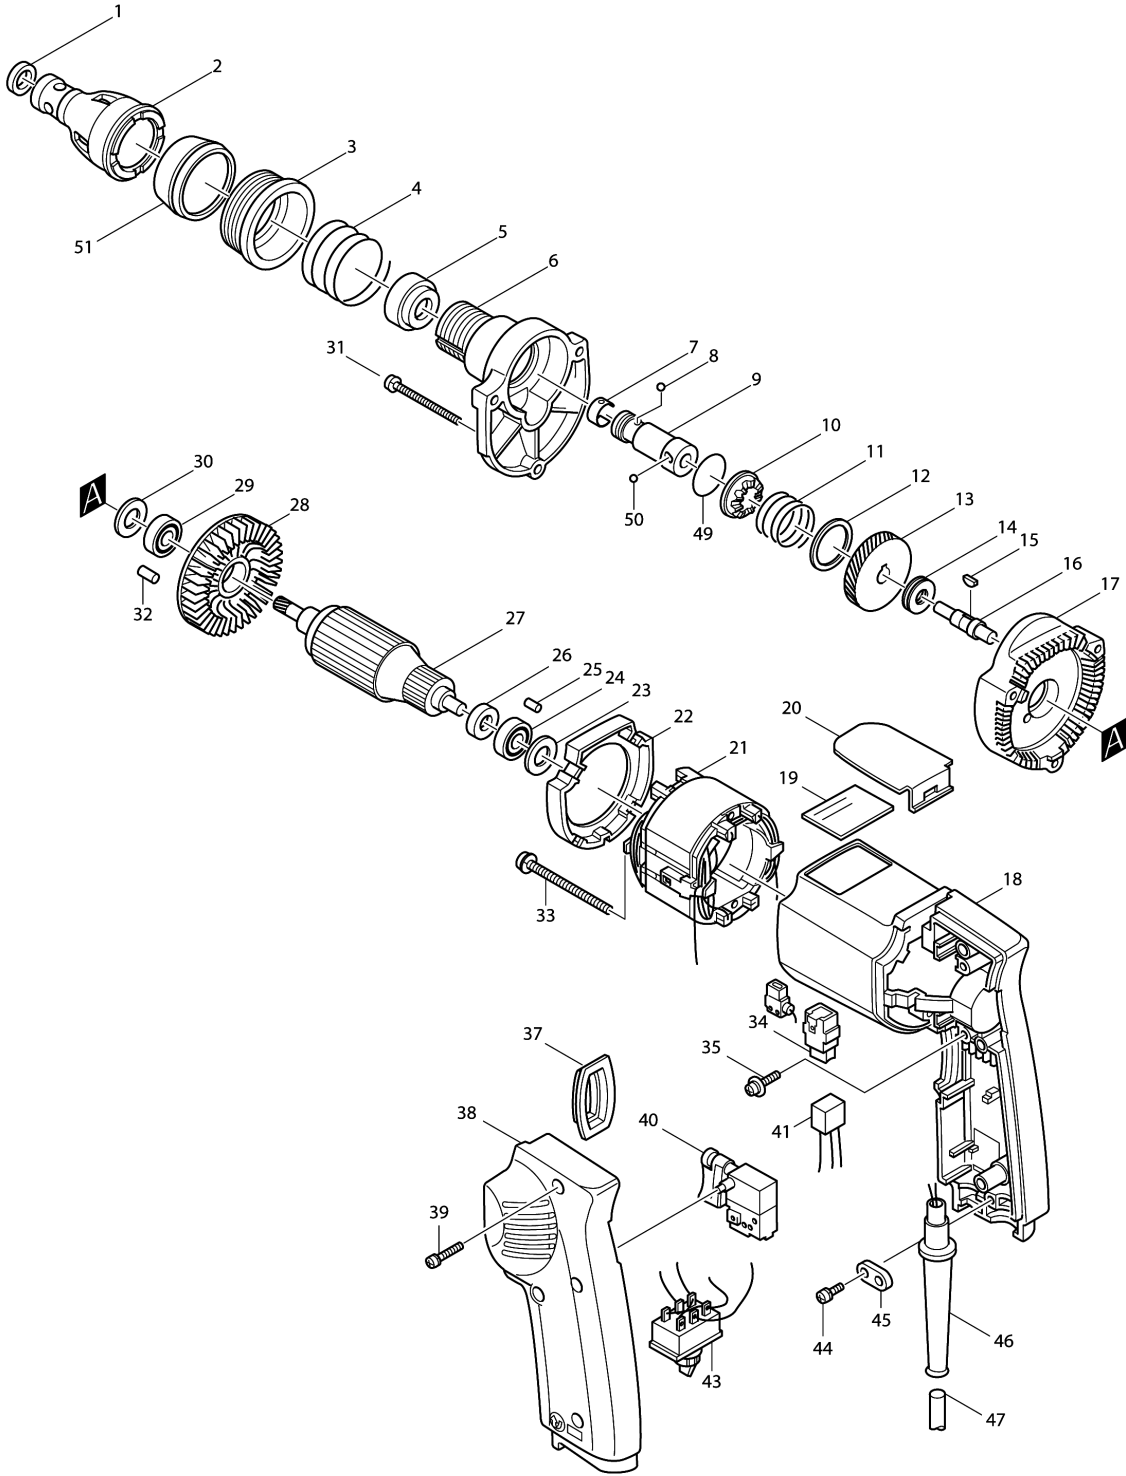

Model No.6820V DRYWALL SCREWDRIVER

Model No.6820V DRYWALL SCREWDRIVER

Item	Parts No.	Description	I/C	Qty	New/Old	Opt. 1	Opt. 2	Note
001	261058-6	SPONGE WASHER 11		1				
002-1	122450-0	LOCATOR ASS'Y		1				
C10	415053-0	LOCATOR		1				
C20	152407-7	STOPPER COMPLETE		1				
D10		INC. 1						
003-1	415199-2	LOCK RING		1				
004	231280-9	COMPRESSION SPRING 32		1				
005	421315-6	FLINGER		1				
006	157727-4	GEAR HOUSING		1				
C10	214154-9	PLANE BEARING 14		1				
007	232050-9	LEAF SPRING		1				
008	216001-0	STEEL BALL 3.5		1				
009	134436-2	SPINDLE		1				
C10	214021-8	PLANE BEARING 5		1				
D10		INC. 7,8						
010	223075-4	CLUTCH CAM		1				
011	231434-8	COMPRESSION SPRING 22		1				
012	253341-5	THIN WASHER 22		2				
013	221753-0	HELICAL GEAR 46		1				
014	212057-1	THRUST NEEDLE BEARING 1023		1				
015	254031-3	WOODRUFF KEY 3		1				
016	322142-3	GEAR SHAFT		1				
017	157726-6	GEAR HOUSING COVER		1				
C10	214012-9	PLANE BEARING 6		1				
D10		INC. 32						
018	157725-8	MOTOR HOUSING		1				
D10		INC. 25						
019	855890-4	NAME PLATE 6820V		1				
020	343407-0	HOOK		1				
021E	639306-5	FIELD 220V		1				
022	410923-8	BAFFLE PLATE		1				
023	253192-6	FLAT WASHER 14		1				
024	211028-5	BALL BEARING 627LB		1				
025	263014-2	RUBBER PIN 4		1				
026	681614-0	INSULATION WASHER		1				
027C2	511768-8	ARMATURE ASS'Y 220V		1				
D11		INC. 24,26,28,29						
028-2	241881-5	FAN 52		1				
029	211033-2	BALL BEARING 608LB		1	*			
029-1	211031-6	BALL BEARING 608LLB	O	1				
030	253192-6	FLAT WASHER 14		1				
031	911173-3	PAN HEAD SCREW M4X45		3				

Please order the parts with part number.

Print Date 13/9/2020