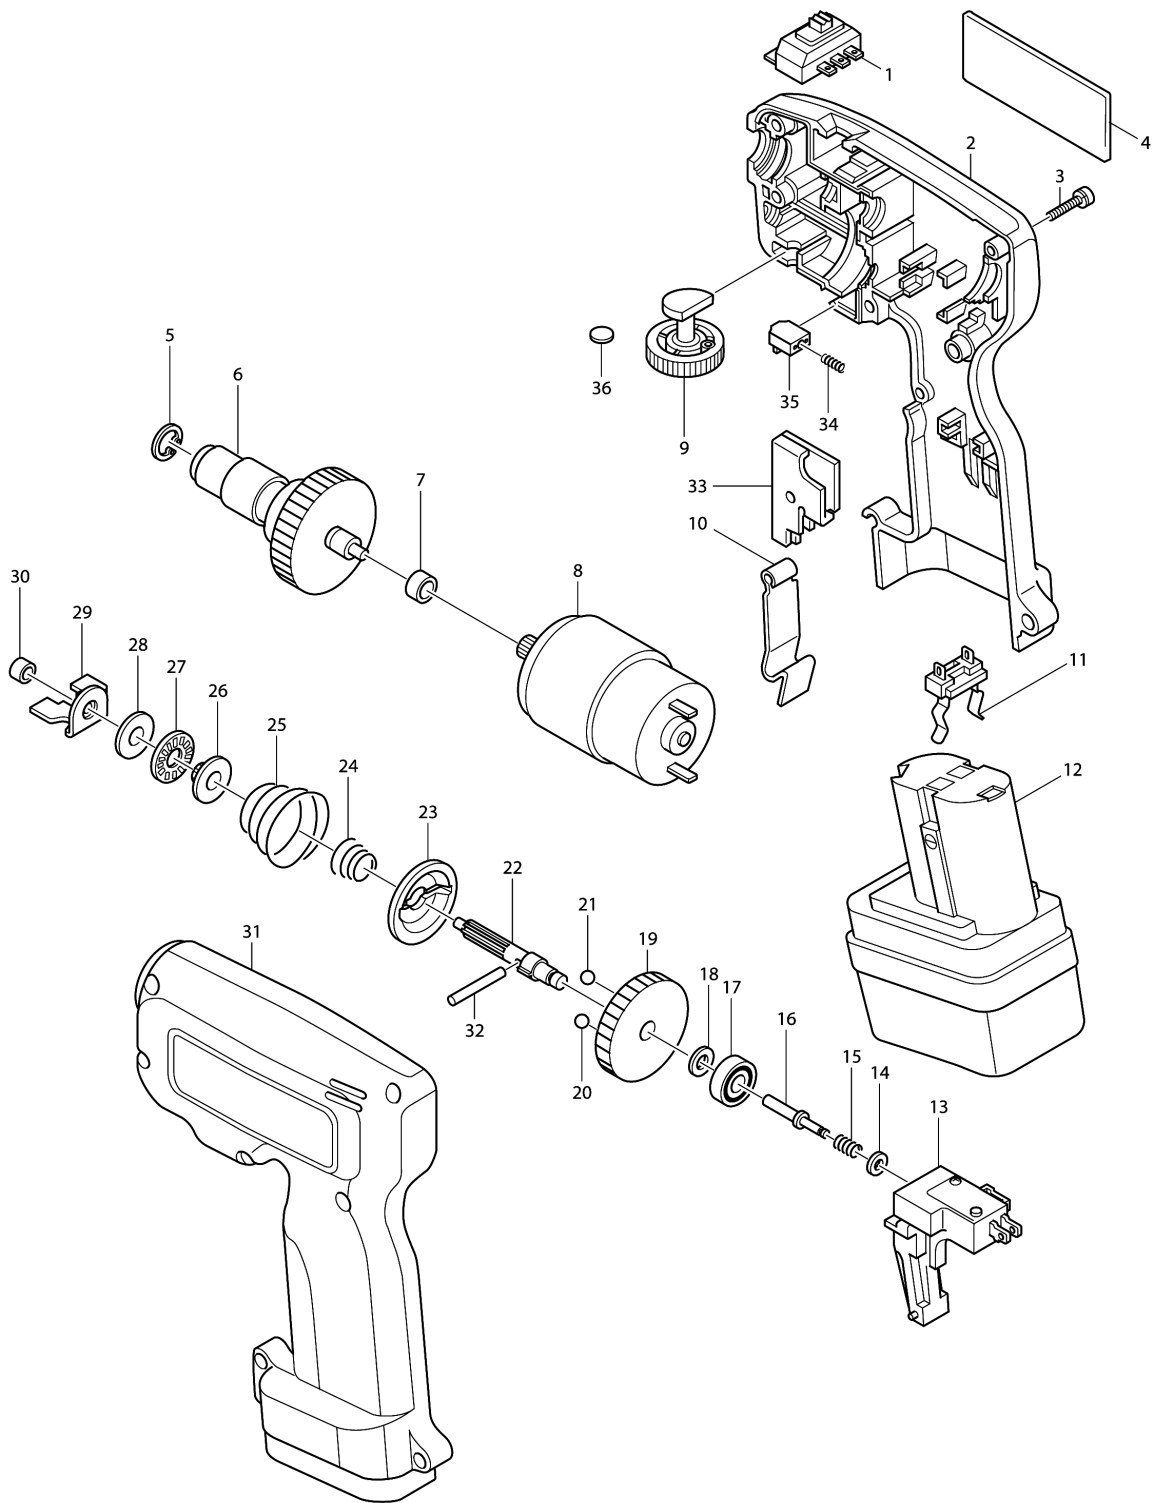

Model No.6793D CORDLESS SCREWDRIVER