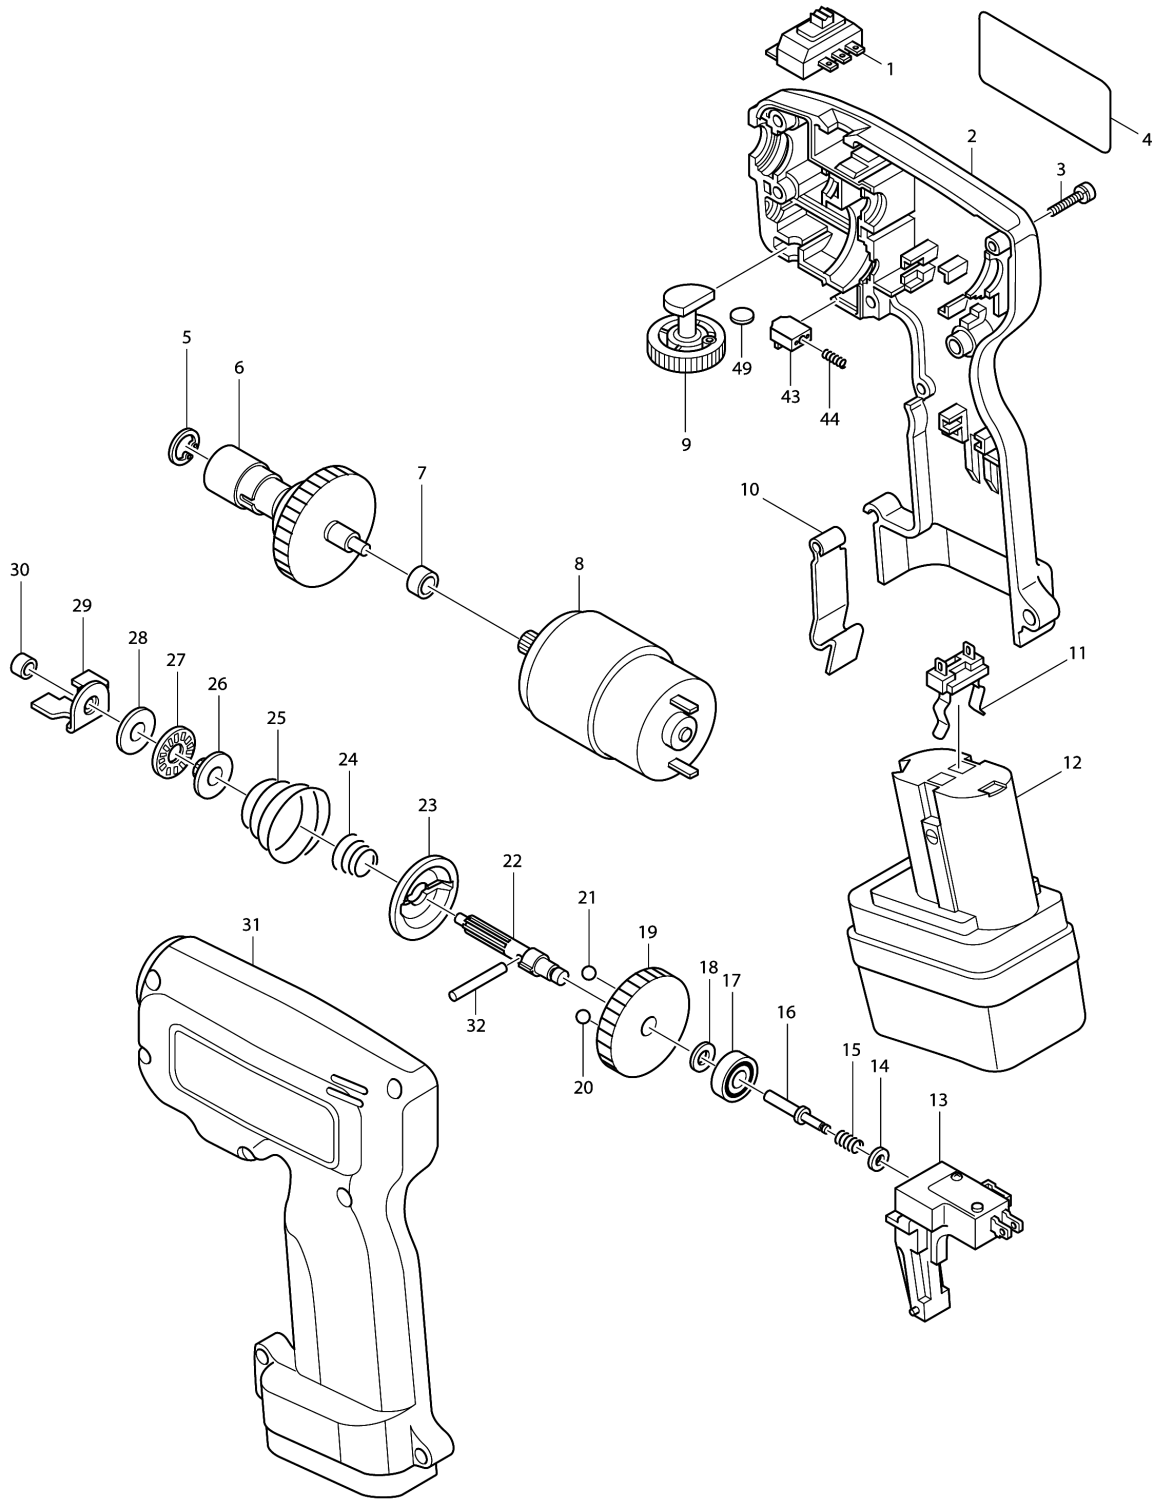

Model No.6791D CORDLESS SCREWDRIVER

Model No.6791D CORDLESS SCREWDRIVER

Item	Parts No.	Description	I/C	Qty	New/Old	Opt. 1	Opt. 2	Note
001A_	651872-2	SWITCH C3BC-B01		1				
002-1	182205-5	HOUSING SET		1	*			
D10		INC. 31			*			
002-2	182891-2	HOUSING SET	O	1				
D10		INC. 31						
003	911143-2	PAN HEAD SCREW M4X22		7				
004	856298-5	NAME PLATE 6791D		1				
005	961072-9	RETAINING RING S-12		1				
006	153186-0	SPINDLE COMPLETE		1	*			
C10	221988-3	SPUR GEAR 93		1	*			
D10		INC. 5			*			
006-1	134728-9	SPINDLE ASS'Y (W/GEAR)	X	1	*			
C10	134720-5	SPINDLE ASS'Y		1	*			
C20	221988-3	SPUR GEAR 93		1	*			
C30	961015-1	STOP RING E-9		1	*			
C40	211061-7	BALL BEARING 6000LLB		1	*			
006-2	134728-9	SPINDLE ASS'Y (W/GEAR)	O	1				
C10	134720-5	SPINDLE ASS'Y		1				
C20	221988-3	SPUR GEAR 93		1				
C30	961015-1	STOP RING E-9		1				
C40	211061-7	BALL BEARING 6000LLB		1				
007	214017-9	PLANE BEARING 5		1				
008	629580-3	DC MOTOR 9.6V		1				
C10	221882-9	SPUR GEAR 15		1				
009-1	152357-6	SHIFTER PIN COMPLETE		1	*			
009-2	153219-1	SHIFTER PIN COMPLETE	X	1				
C10	415317-2	DIAL 25		1				
C20	931002-4	HEX. NUT M3		1				
010	343579-1	SET PLATE		1	*			
010-1	344798-2	SET PLATE	X	1				
011	643909-9	BATTERY HOLDER		1				
012	192019-4	BATTERY 9100 SET		1				
013	651237-8	SWITCH C3Z-3		1				
014	253821-1	FLAT WASHER 3		1				
015	231461-5	COMPRESSION SPRING 3		1				
016	322241-1	PIN 3		1				
017	211016-2	BALL BEARING 626LLB		1				
018	253726-5	FLAT WASHER 6		1				
019	221987-5	SPUR GEAR 89		1				
020	216009-4	STEEL BALL 7.1		1				
021	216009-4	STEEL BALL 7.1		1				
022-1	226258-5	SPUR GEAR 12		1				