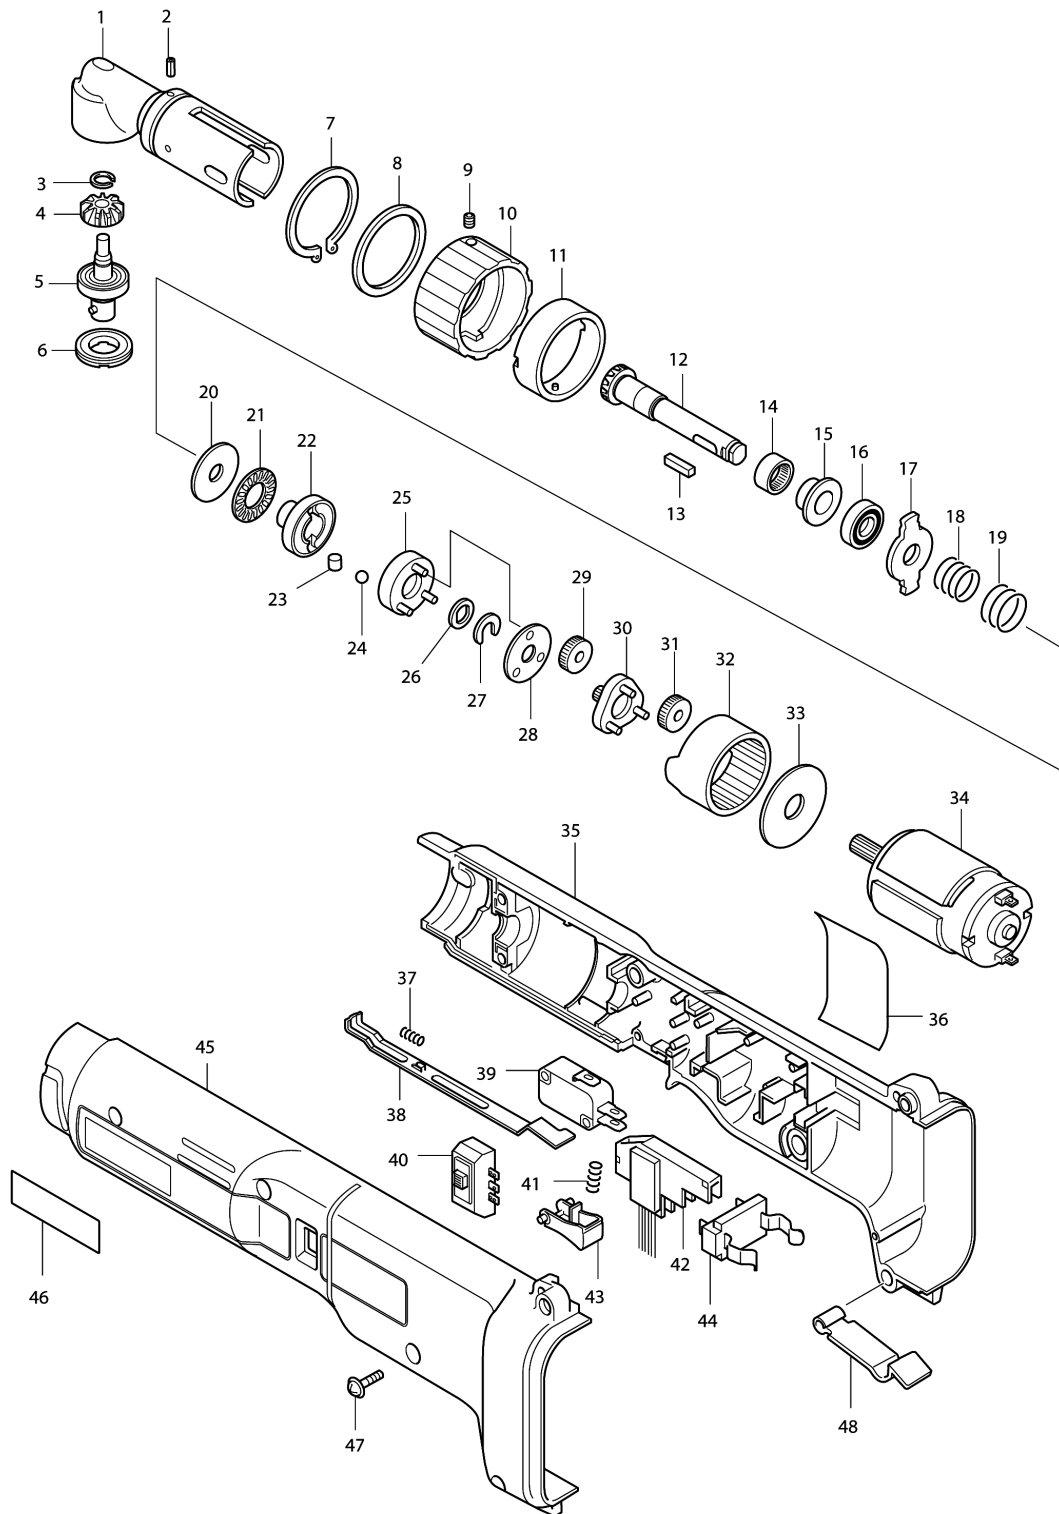

### Model No.6706D CORDLESS ANGLE SOCKET DRIVER

## Model No.6706D CORDLESS ANGLE SOCKET DRIVER

Item	Parts No.	Description	I/C	Qty	New/Old	Opt. 1	Opt. 2	Note
001	152558-6	HEAD COMPLETE		1				
002	258002-2	SPRING PIN 3-6		2				
003	961023-2	RETAINING RING S-7		1				
004	221391-8	ZEROL BEVEL GEAR 14		1				
005A	152400-1	SPINDLE COMPLETE		1				
C10	211031-6	BALL BEARING 608LLB		1				
C20	233081-1	COMPRESSION SPRING 3		1				
C30	253139-0	FLAT WASHER 8		1				
C40	256436-3	PIN 3-5		1				
C50	322640-7	CAP		1				
005A_B	152445-9	SPINDLE COMPLETE		1				
C10	211031-6	BALL BEARING 608LLB		1				
C20	231956-8	RING SPRING 6		1				
C30	253139-0	FLAT WASHER 8		1				
005B_C	152409-3	SPINDLE COMPLETE		1				
C10	211031-6	BALL BEARING 608LLB		1				
C20	233032-4	COMPRESSION SPRING 2		1				
C30	253139-0	FLAT WASHER 8		1				
C40	256433-9	PIN 1.5-3.5		1				
C50	322520-7	CAP		1				
006	285671-6	BEARING RETAINER 13-23		1				
007	961172-5	RETAINING RING S-34		1				
008	267093-2	FLAT WASHER 34		1				
009	266025-6	T.S.SET SCREW(CUP POINT)M4X6		2				
010	415444-5	CHANGE RING		1				
011	152406-9	LOCK SLEEVE COMPLETE		1				
012	221390-0	ZEROL BEVEL GEAR 13		1				
013	254235-7	KEY 4		1				
014	212104-8	NEEDLE BEARING 1212		1				
015	343798-9	SPACER		1				
016	211061-7	BALL BEARING 6000LLB		1				
017	343897-7	SLIDE PLATE		1				
018	233026-9	COMPRESSION SPRING 15		1				
019	233027-7	COMPRESSION SPRING 20		1				
020	267024-1	FLAT WASHER 12		1				
021	216402-2	THRUST NEEDLE GAUGE 1224		1				
022	322493-4	RETAINER		1				
023	256217-5	PIN 4		2				
024	216013-3	STEEL BALL 6		2				
025	152399-0	HOLDER COMPLETE		1				
026	253998-2	LOCK WASHER 10		1				
027	343945-2	(U) PLATE		1				