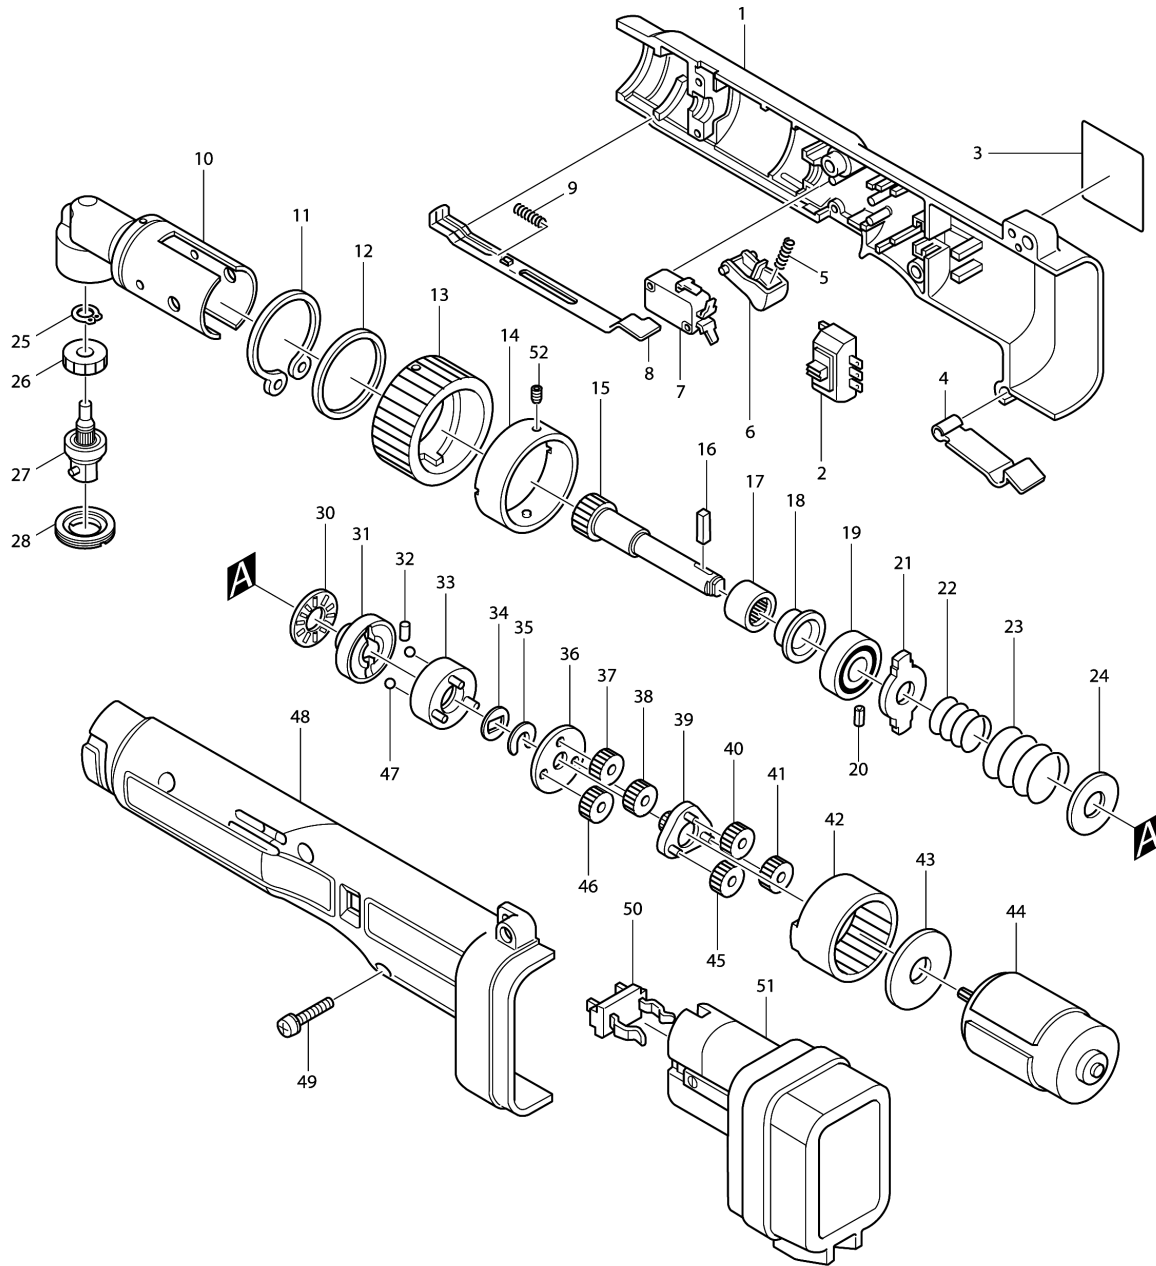

Model No.6702D CORDLESS ANGLE SOCKET DRIVER

Model No.6702D CORDLESS ANGLE SOCKET DRIVER

Item	Parts No.	Description	I/C	Qty	New/Old	Opt. 1	Opt. 2	Note
001	182441-3	HOUSING SET		1	*			
D10		INC. 48			*			
001-1	182884-9	HOUSING SET	X	1	*			
D10		INC. 48			*			
001-2	183057-7	HOUSING SET	X	1				
D10		INC. 48,53						
002	651889-5	SWITCH C3BC-BC		1	*			
002-1	651872-2	SWITCH C3BC-B01	X	1				
003	856767-6	NAME PLATE 6702D		1				
004	343579-1	SET PLATE		1	*			
004-1	344798-2	SET PLATE	X	1				
005	233024-3	COMPRESSION SPRING 4		1				
006	414752-1	SWITCH LEVER		1				
007	651900-3	SWITCH V-15-1A6		1				
008	343898-5	LEVER		1				
009	233025-1	COMPRESSION SPRING 2		1				
010	152402-7	HEAD COMPLETE		1	*			
010-1	152444-1	HEAD COMPLETE	X	1	*			
010-2	152558-6	HEAD COMPLETE	X	1				
011	961172-5	RETAINING RING S-34		1				
012	267093-2	FLAT WASHER 34		1				
013	414757-1	CHANGE RING		1	*			
013-1	415444-5	CHANGE RING	X	1				
014	152406-9	LOCK SLEEVE COMPLETE		1				
015	221390-0	ZEROL BEVEL GEAR 13		1				
016-1	254235-7	KEY 4		1				
017	212104-8	NEEDLE BEARING 1212		1				
018	343798-9	SPACER		1				
019	211061-7	BALL BEARING 6000LLB		1				
020	258002-2	SPRING PIN 3-6		2				
021	343897-7	SLIDE PLATE		1				
022	233026-9	COMPRESSION SPRING 15		1				
023	233027-7	COMPRESSION SPRING 20		1				
024	267024-1	FLAT WASHER 12		1				
025	961023-2	RETAINING RING S-7		1				
026-1	221391-8	ZEROL BEVEL GEAR 14		1				
027B1	152445-9	SPINDLE COMPLETE		1				
C10	211031-6	BALL BEARING 608LLB		1				
028	285671-6	BEARING RETAINER 13-23		1				
030-1	216402-2	THRUST NEEDLE GAUGE 1224		1				
031	322493-4	RETAINER		1				
032-1	256217-5	PIN 4		2				