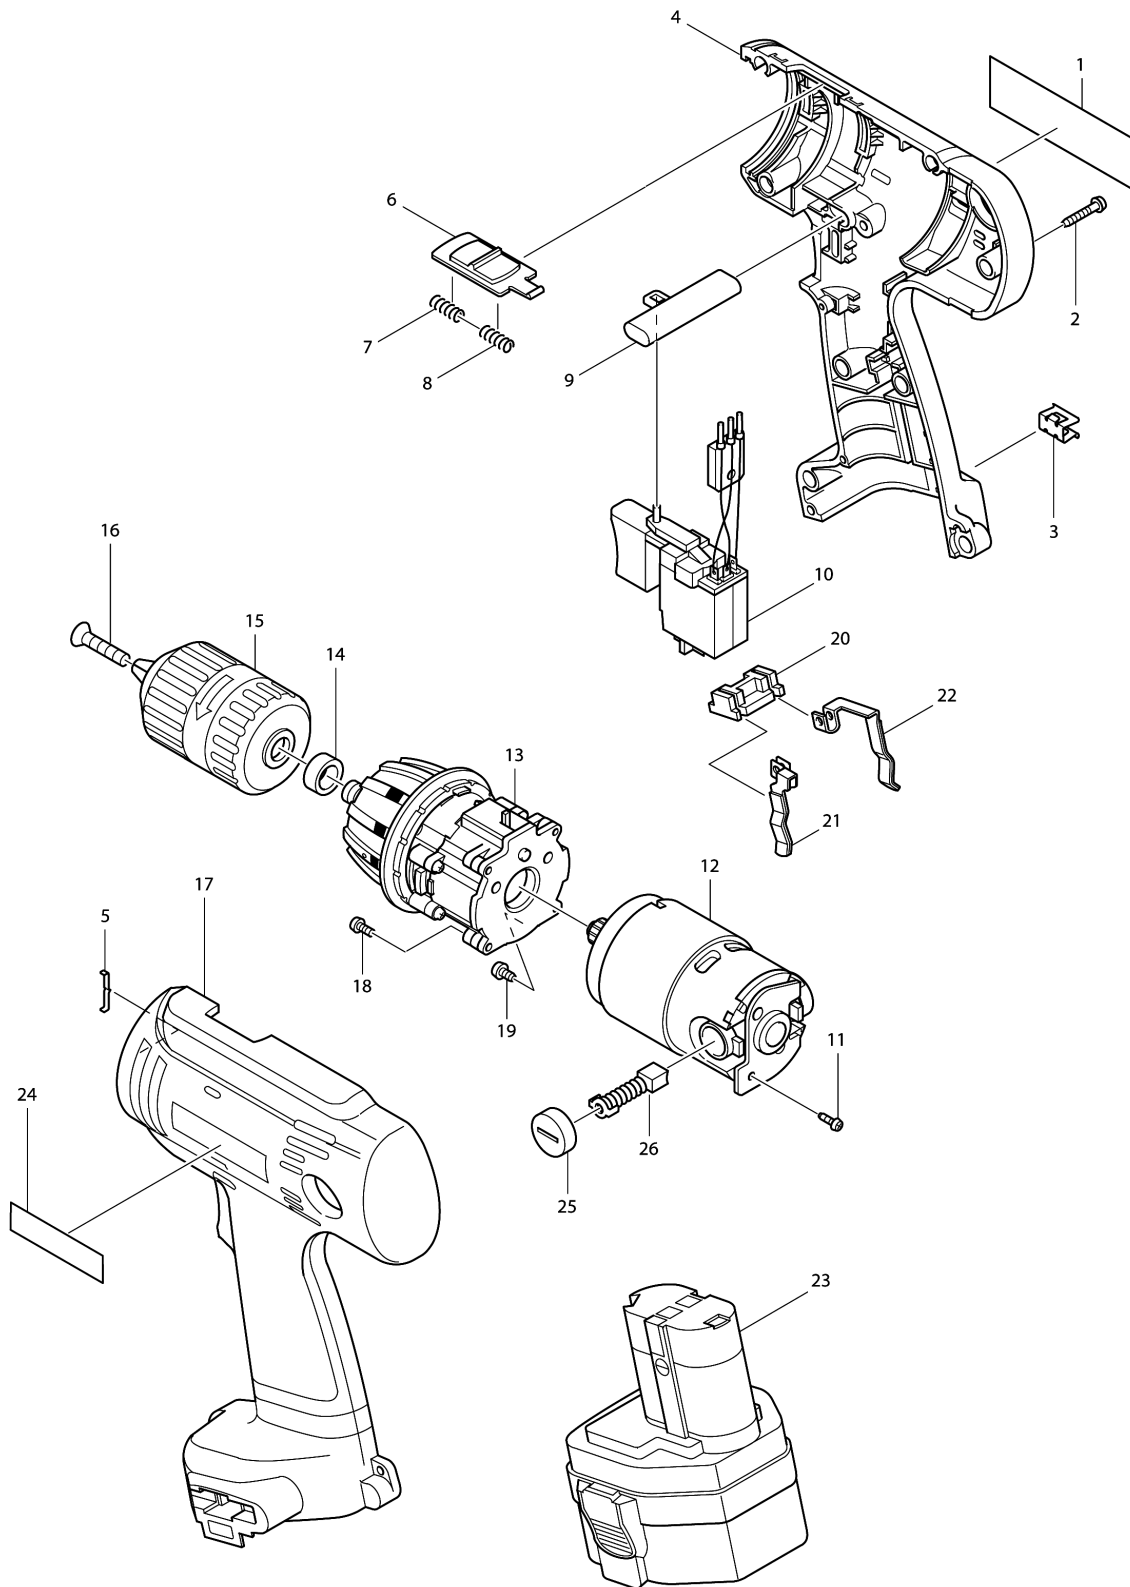

Model No.6313D CORDLESS DRIVER DRILL

Model No.6313D CORDLESS DRIVER DRILL

Item	Parts No.	Description	I/C	Qty	New/Old	Opt. 1	Opt. 2	Note
001	858697-7	NAME PLATE 6313D		1				
002	266130-9	TAPPING SCREW BIND PT 3X16		9				
003	344391-2	BIT HOLDER		2				
004	182830-2	HOUSING SET		1				
D10		INC. 17						
005	232159-7	LEAF SPRING		1				
006	416058-3	CHANGE LEVER		1				
007	231433-0	COMPRESSION SPRING 4		1				
008	231433-0	COMPRESSION SPRING 4		1				
009	416079-5	F/R CHANGE LEVER		1				
010	651939-6	SWITCH C3LA-1A		1	*			
010-1	651939-6	SWITCH C3LA-1A	O	1				
011	911006-2	PAN HEAD SCREW M3X8		1				
012	629698-0	DC MOTOR		1				
C10	226304-4	SPUR GEAR 17		1				
D10		INC. 25,26						
013	125043-2	GEAR ASS'Y		1				
C10	416240-4	CHANGE LEVER		1	*			
C11	417078-0	CHANGE LEVER	X	1				
C20	416055-9	GEAR CASE A		1	*			
C21	416055-9	GEAR CASE A	X	1				
014	257671-6	SLEEVE 10		1				
015-1	192891-4	KEYLESS DRILL CHUCK		1	*			
015-2	193695-7	KEYLESS DRILL CHUCK	S	1	*			
015-3	192891-4	KEYLESS DRILL CHUCK	S	1	*			
015-4	192891-4	KEYLESS DRILL CHUCK	O	1				
016	266154-5	HEX. SOCKET HEAD BOLT M5X32		1	*			
016-1	265998-0	HEX.SOCKET HEAD BOLT M5X21	S	1	*			
016-2	266154-5	HEX. SOCKET HEAD BOLT M5X32	S	1	*			
016-3	265998-0	HEX.SOCKET HEAD BOLT M5X21	O	1				
017	182830-2	HOUSING SET		1				
D10		INC. 4						
018	911017-7	PAN HEAD SCREW M3X12		4				
019	266134-1	TAPPING SCREW ST 4X8		3				
020	687085-9	HOLDER		1				
021	654169-8	SPRING TERMINAL (-)		1	*			
021-1	654169-8	SPRING TERMINAL (-)	<	1				
022	654168-0	SPRING TERMINAL (+)		1	*			
022-1	654168-0	SPRING TERMINAL (+)	<	1				
023A_A	192597-4	BATTERY 1222 SET		1				