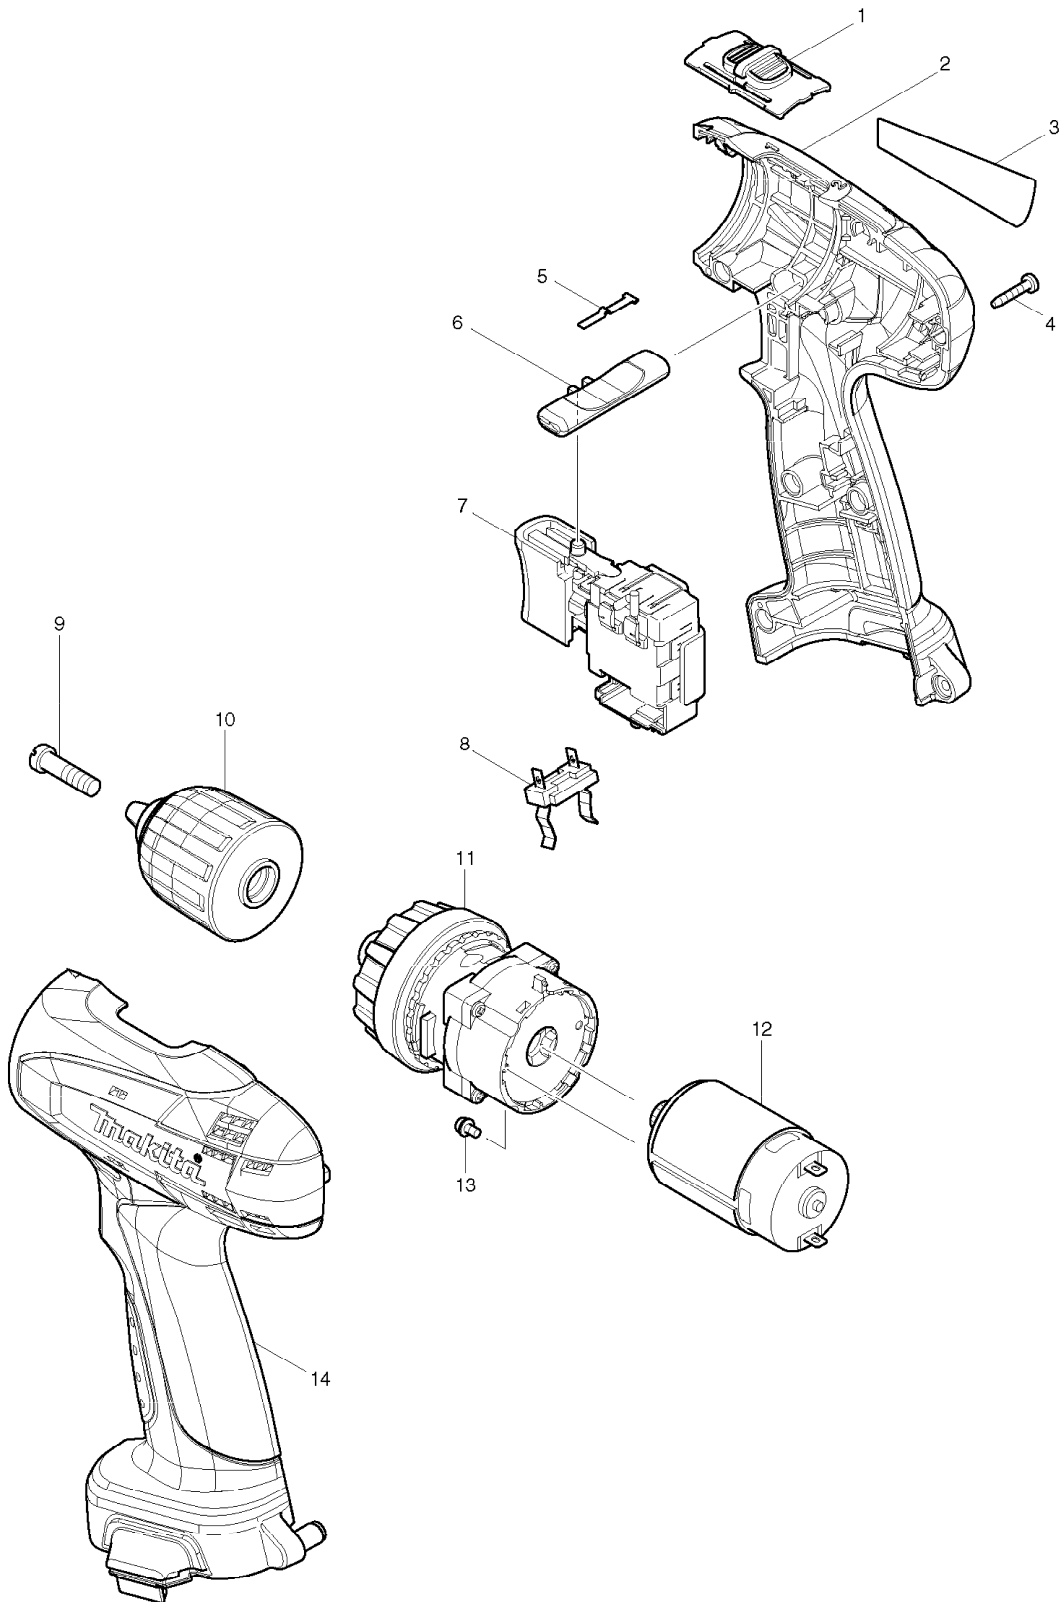

SERVICE DRAWING

MODEL NO. 6261D

SPARE PARTS LIST

MODEL NO. 6261D

ITEM	PART NO.	DESCRIPTION	QTY	NOTE
001	125310-5	SPEED CHANGE LEVER ASS'Y	1	
002	188510-8	HOUSING SET	1	
003	865089-3	6261D NAME PLATE	1	
004	266130-9	TAPPING SCREW BIND PT 3X16	9	
005	232182-2	LEAF SPRING	1	
006	450584-2	F/R CHANGE LEVER	1	
007	650601-0	SWITCH TG563FSB-2	1	
008	643909-9	BATTERY HOLDER	1	
009	251468-5	- FLAT HEAD SCREW M6X22	1	
010	766002-3	KEYLESS DRILL CHUCK 10	1	
011	125482-6	GEAR ASS'Y	1	
012	629815-2	DC MOTOR	1	
013	911003-8	PAN HEAD SCREW M3X6	2	
014	188510-8	HOUSING SET	1	
A01	***DC1414	DC1414 BATTERY CHARGER	1	
A02	*****	*****	***	*****
A03	*****	*****	***	*****
A04	784636-0	+ - BIT 2-65	1	
A05	824852-3	PLASTIC CARRYING CASE	1	