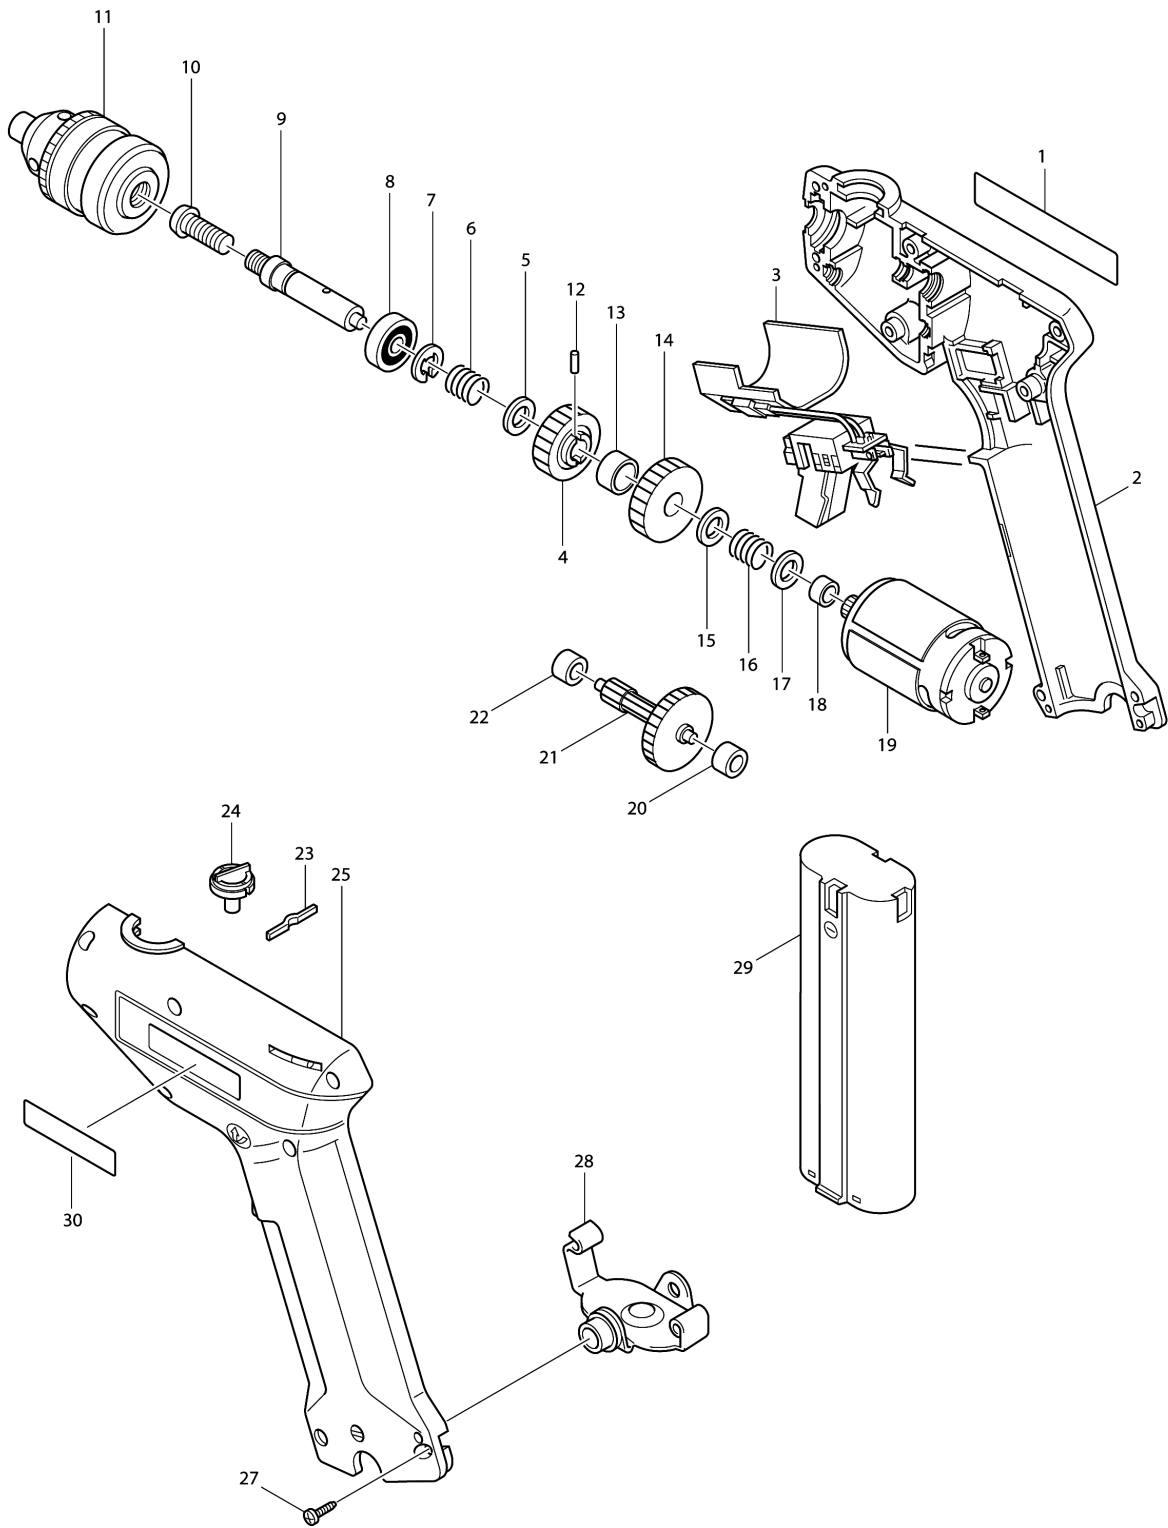

Model No.6172D CORDLESS DRIVER DRILL

Model No.6172D CORDLESS DRIVER DRILL

Item	Parts No.	Description	I/C	Qty	New/Old	Opt. 1	Opt. 2	Note
001	856794-3	NAME PLATE 6172D		1				
002	182407-3	HOUSING SET		1	*			
D10		INC. 002			*			
002-1	182828-9	HOUSING SET	S	1				
D10		INC. 25-1						
003	651912-6	SWITCH TG55A		1				
004	221861-7	SPUR GEAR 69		1				
005	253330-0	THIN WASHER 10		1				
006	231250-8	COMPRESSION SPRING 10		1				
007	961015-1	STOP RING E-9		1				
008	211061-7	BALL BEARING 6000LLB		1				
009	321723-0	SPINDLE		1				
010	251451-2	- PAN HEAD SCREW M5X22		1				
011	763083-8	KEYLESS CHUCK LD10 1/16-3/8"		1	*			
011-1	763132-1	KEYLESS DRILL CHUCK 10	O	1				
012	256101-4	PIN 3		1				
013	257073-6	RING 16		1				
014	221862-5	SPUR GEAR 78		1				
015	253330-0	THIN WASHER 10		1				
016	231250-8	COMPRESSION SPRING 10		1				
017	253807-5	FLAT WASHER 5		1				
018	214017-9	PLANE BEARING 5		1				
019	629623-1	DC MOTOR		1	*			
C10	221851-0	SPUR GEAR 11		1	*			
019-1	629623-1	DC MOTOR	O	1				
C10	221851-0	SPUR GEAR 11		1				
020	214016-1	PLANE BEARING 3		1				
021	153126-8	GEAR COMPLETE		1				
022	214016-1	PLANE BEARING 3		1				
023	232053-3	LEAF SPRING		1				
024	168097-6	SHIFTER		1				
025	182828-9	HOUSING SET		1	*			
D10		INC. 025			*			
025-1	182828-9	HOUSING SET	S	1				
D10		INC. 2-1						
026	818057-5	LABEL		1	*			
027-1	266121-0	TAPPING SCREW FLANGE PF 4X18		8	*			
027-2	265995-6	TAPPING SCREW 4X18	O	8				
028	163157-9	SET PLATE		1	*			
028-1	342833-0	SET PLATE	O	1				
029-1	191679-9	BATTERY 7000 SET		1				

Please order the parts with part number.

Print Date 18/6/2019

Model No.6172D CORDLESS DRIVER DRILL

Item	Parts No.	Description	I/C	Qty	New/Old	Opt. 1	Opt. 2	Note
030	819063-3	MAKITA LABEL		1				
A01-1	784202-3	PHILLIPS BIT 2-45		1	*			
A01-2	784202-3	PHILLIPS BIT 2-45	O	1	*			
A01-3	784202-3	PHILLIPS BIT 2-45	O	1				
A02-1	824370-1	PLASTIC CARRYING CASE		1				
A03	414938-7	BATTERY COVER		1				

Please order the parts with part number.

Print Date 18/6/2019