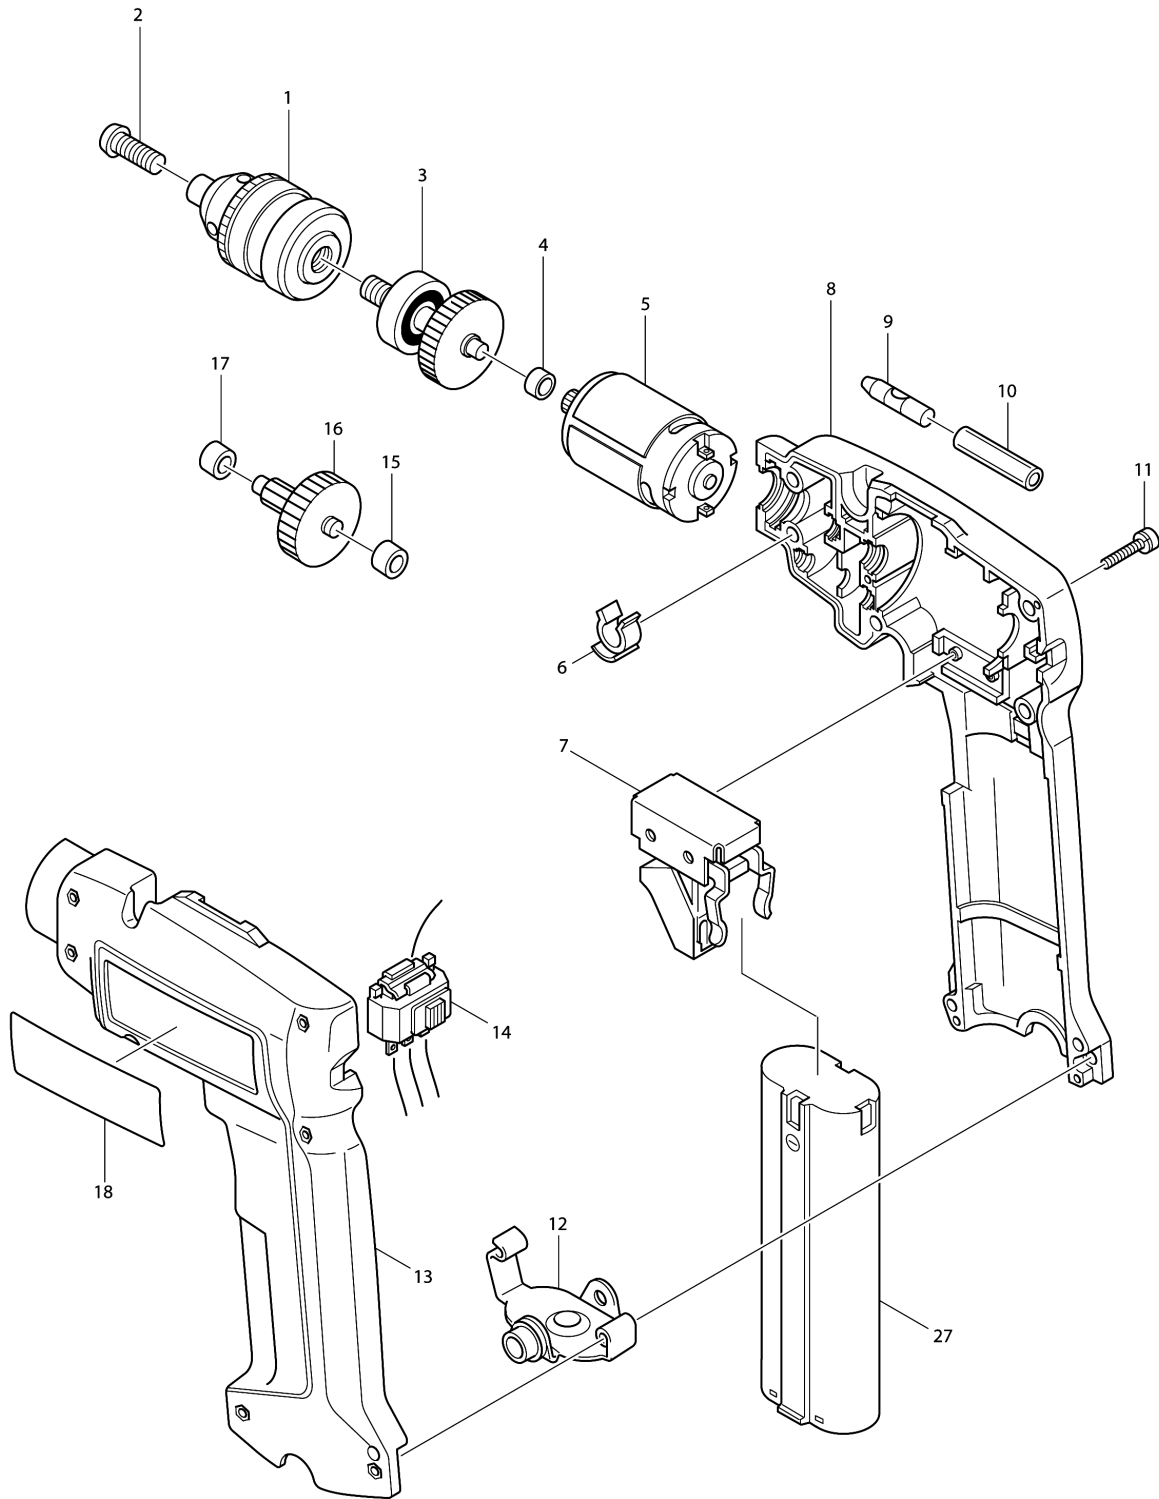

Model No.6071D CORDLESS DRIVER DRILL

Model No.6071D CORDLESS DRIVER DRILL

Item	Parts No.	Description	I/C	Qty	New/Old	Opt. 1	Opt. 2	Note
001	763054-5	DRILL CHUCK S10		1	*			
001-1	192970-8	DRILL CHUCK	O	1				
002	251448-1	- PAN HEAD SCREW M5X18		1				
003	153155-1	GEAR COMPLETE		1				
004	214017-9	PLANE BEARING 5		1				
005	629514-6	DC MOTOR 7.2V		1	*			
C10	221851-0	SPUR GEAR 11		1	*			
005-1	629801-3	DC MOTOR 7.2V	<	1				
C10	221851-0	SPUR GEAR 11		1				
006	411640-3	HOLDER 6		1				
007-2	651354-4	SWITCH C3BF-AJ		1				
008-1	181903-8	HOUSING SET		1				
009-1	242044-6	BUBBLE LEVEL		1				
010	412076-9	TUBE		1				
011	911143-2	PAN HEAD SCREW M4X22		7				
012	163157-9	SET PLATE		1	*			
012-1	342833-0	SET PLATE	O	1				
013-1	181903-8	HOUSING SET		1				
014-1	531057-5	SWITCH ASS'Y C3BC-01		1				
015	214016-1	PLANE BEARING 3		1				
016	226048-6	GEAR COMPLETE 13-58		1				
017	214016-1	PLANE BEARING 3		1				
018	855575-2	NAME PLATE 6071D		1				
027-1	191679-9	BATTERY 7000 SET		1				
401-1	763418-3	CHUCK KEY S10		1				
402	414938-7	BATTERY COVER		1				

Please order the parts with part number.

Print Date 17/6/2019