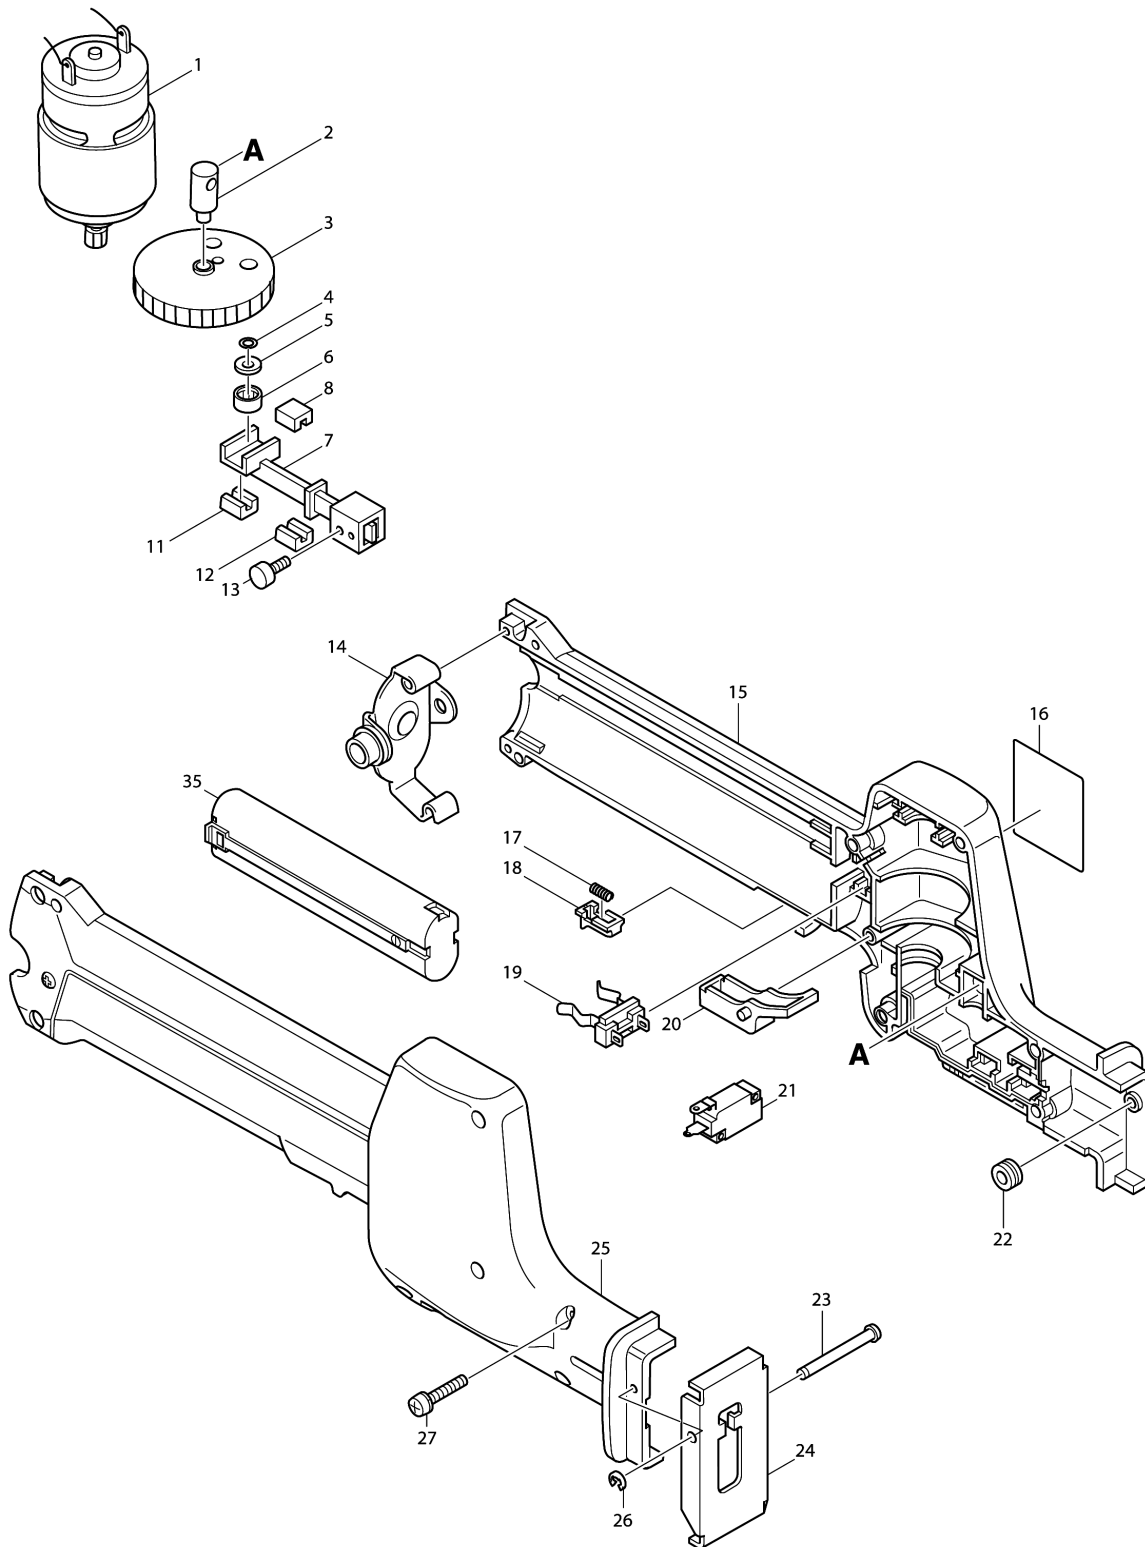

Model No.4390D CORDLESS RECIPRO SAW

Model No.4390D CORDLESS RECIPRO SAW

Item	Parts No.	Description	I/C	Qty	New/Old	Opt. 1	Opt. 2	Note
001-2	629581-1	DC MOTOR 9.6V		1	*			
C10	221882-9	SPUR GEAR 15		1	*			
001-3	629196-4	DC MOTOR 9.6V	O	1				
C10	221882-9	SPUR GEAR 15		1				
002	152272-4	SUPPORTER COMPLETE		1				
003-1	153202-8	GEAR COMPLETE		1				
004	253307-5	THIN WASHER 4		3				
005	253874-0	FLAT WASHER 4		1				
006	212014-9	NEEDLE BEARING 407		1				
007-1	154401-5	SLIDER		1				
C10	256672-1	PIN 2		1				
C20	313057-5	BLADE CLAMP		1				
C30	258017-9	SPRING PIN 1.5-10		1				
D10		INC. 9						
008	214020-0	PLANE BEARING 3		1				
011	214020-0	PLANE BEARING 3		1				
012	214020-0	PLANE BEARING 3		1				
013	922107-1	HEX. SOCKET HEAD BOLT M4X8		1				
014	163157-9	SET PLATE		1	*			
014-1	342833-0	SET PLATE	O	1				
015-2	182406-5	HOUSING SET		1				
D10		INC. 25						
016	855903-1	NAME PLATE 4390D		1				
017	231390-2	COMPRESSION SPRING 3		1				
018-1	414169-8	LOCK-OFF LEVER		1				
019	643909-9	BATTERY HOLDER		1				
020	410972-5	TRIGGER		1				
021-1	651866-7	SWITCH V-5130E-092		1	*			
021-2	651944-3	SWITCH DMC-1115-13	O	1				
022	322099-8	ROLLER		1				
023	256654-3	PIN 4		1				
024-1	343875-7	SHOE		1				
025-2	182406-5	HOUSING SET		1				
D10		INC. 15						
026	961017-7	STOP RING E-3		1				
027	911143-2	PAN HEAD SCREW M4X22		8				
035-1	191681-2	BATTERY 9000 SET		1				
400	783201-2	HEX. WRENCH 3		1				
401	792542-5	RECIPRO SAW BLADE 71		1				
402	792543-3	RECIPRO SAW BLADE NO.78		1				
403	414938-7	BATTERY COVER		1				
404	824285-2	PLASTIC CARRYING CASE		1				

Please order the parts with part number.

Print Date 17/6/2019

Model No.4390D CORDLESS RECIPRO SAW

Item	Parts No.	Description	I/C	Qty	New/Old	Opt. 1	Opt. 2	Note
500	***DC9700	DC9700 FAST CHARGER		1	*			
500-1	***DC9710	DC9710 BATTERY CHARGER	O	1	*			
500-2	***DC1414	DC1414 BATTERY CHARGER	<	1				

Please order the parts with part number.

Print Date 17/6/2019