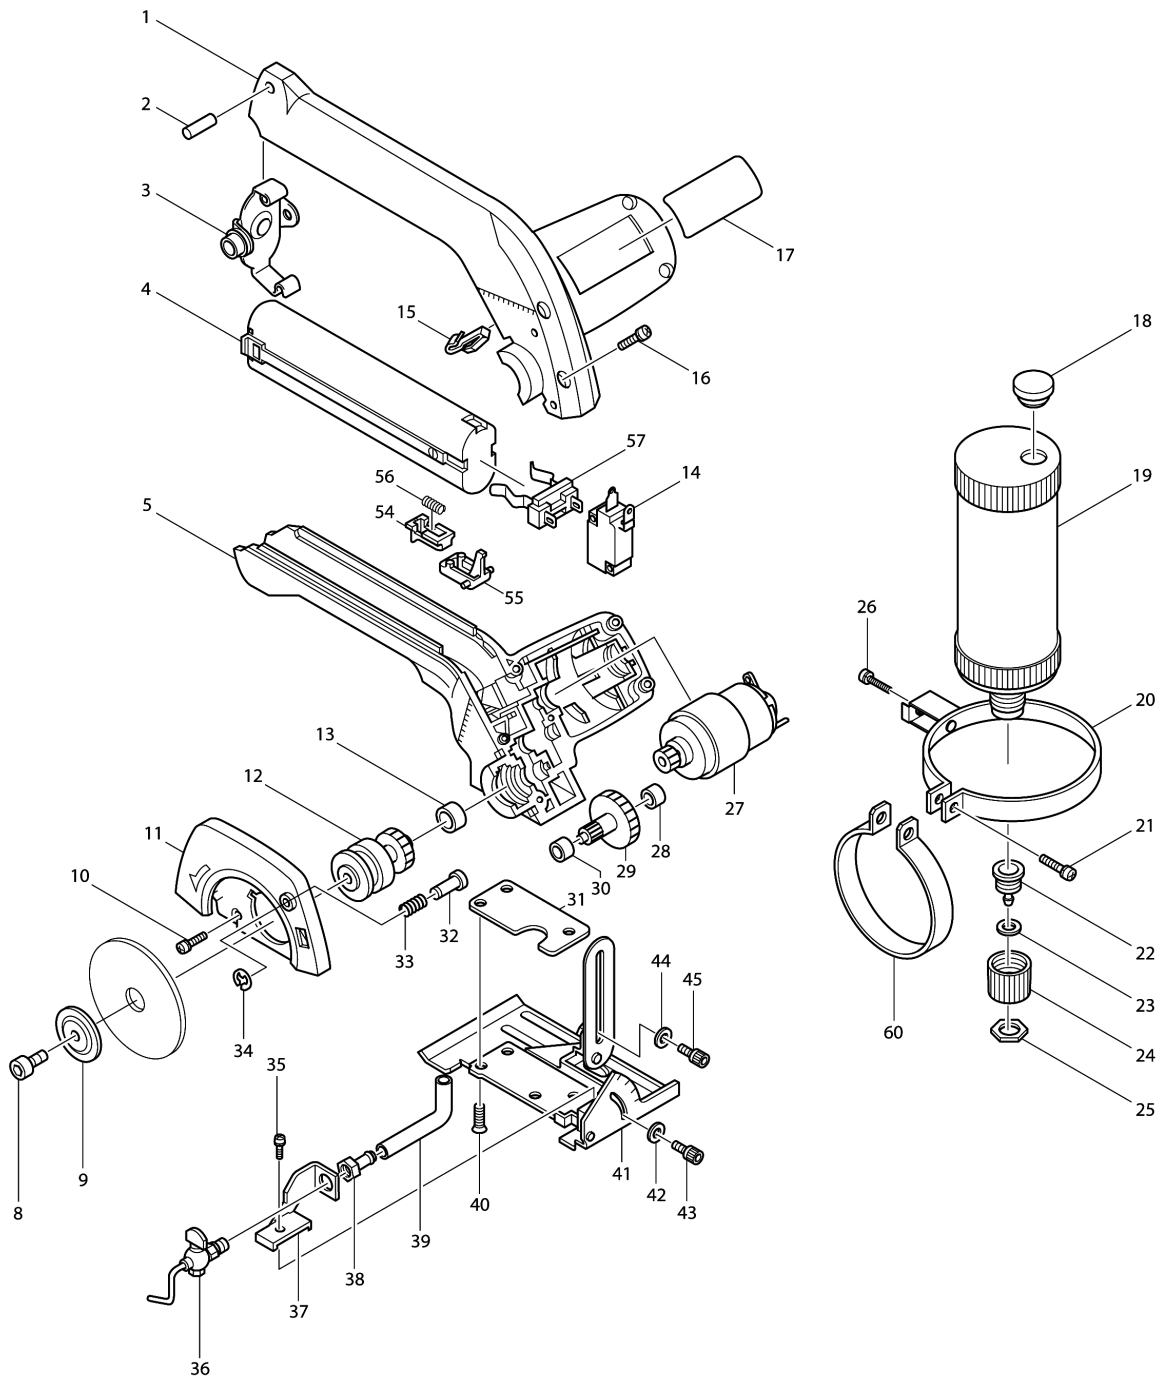

Model No.4190D CORDLESS CUTTER 80MM