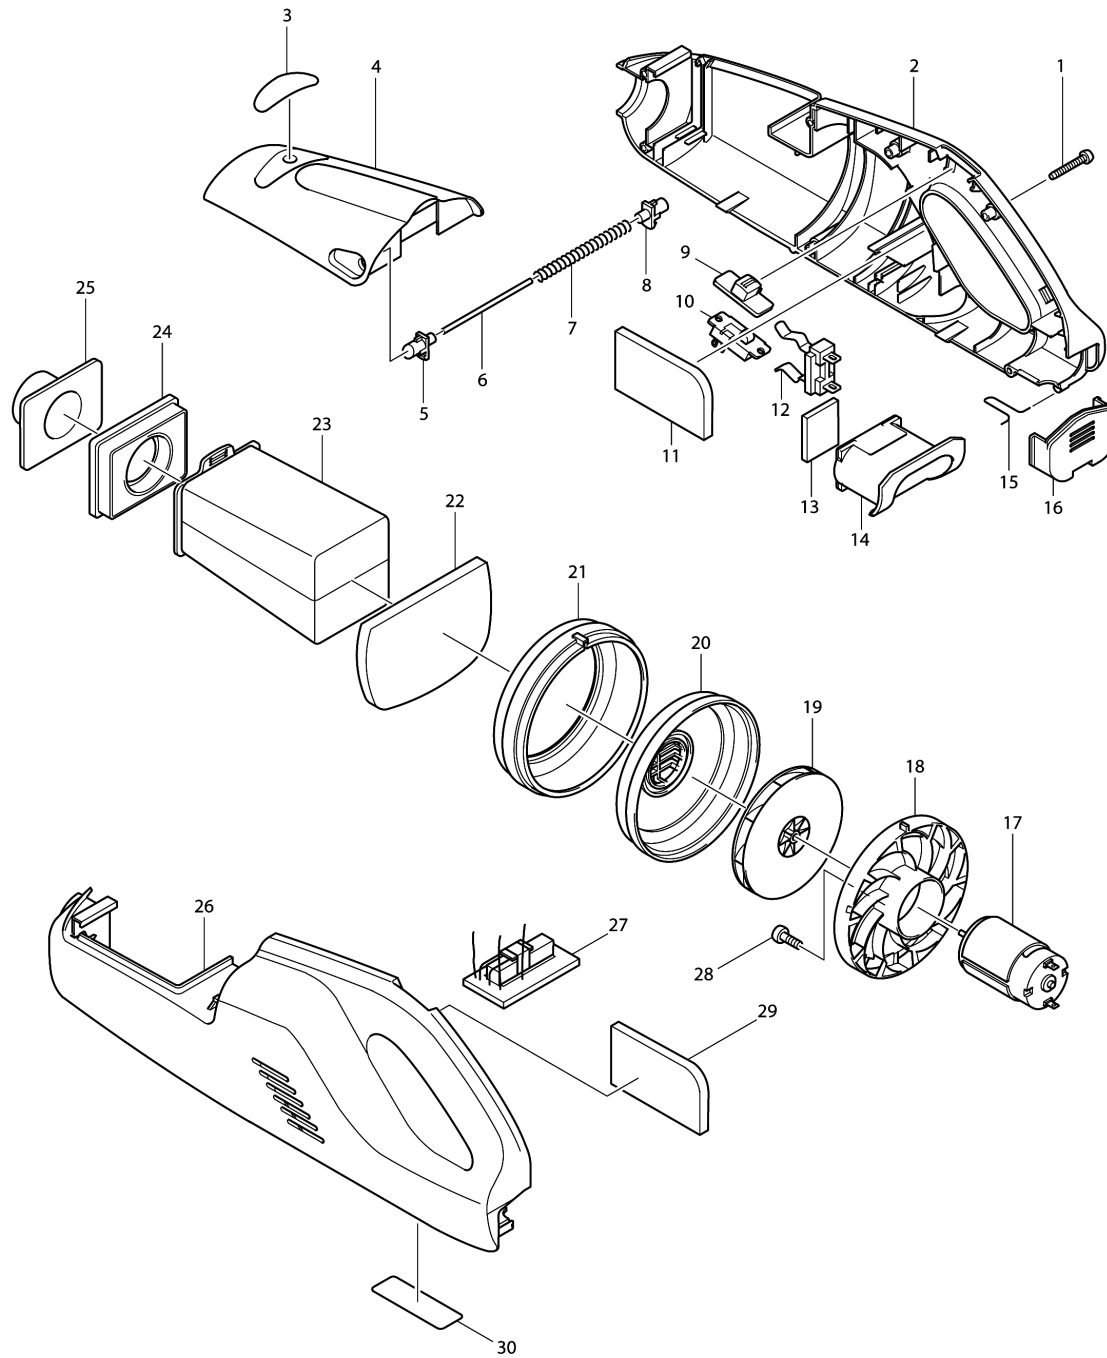

## Model No.4073D CORDLESS CLEANER

Item	Parts No.	Description	I/C	Qty	New/Old	Opt. 1	Opt. 2	Note
001	266127-8	+ TAPPING SCREW PT 3X20		7				
002	182892-0	HOUSING SET		1	*			
D10		INC. 26			*			
002-1	188244-3	HOUSING SET	<	1				
D10		INC. 26						
003	819094-2	MAKITA LABEL		1				
004	150624-3	FRONT COVER COMPLETE (IVORY)		1				
005	416032-1	HOOK		1				
006	256839-1	ROD 2.5		1				
007	233161-3	COMPRESSION SPRING 6		1				
008	416032-1	HOOK		1				
009	416027-4	SWITCH LEVER		1				
010	651957-4	SWITCH DSG-2311-DL		1	*			
010-1	650572-1	SWITCH DSG-2311-DL	<	1				
011	423288-9	SPONGE SHEET 43-75		1				
012	643909-9	BATTERY HOLDER		1				
013	423303-9	SPONGE 20-34		1				
014	150694-2	DUST COVER COMPLETE		1	*			
014-1	158212-0	DUST COVER COMPLETE	S	1				
015	322867-9	HANGER		1				
016	416028-2	COVER (IVORY)		1				
017	629709-1	DC MOTOR		1				
018	416029-0	BASE		1	*			
018-1	451373-8	BASE	<	1	*			
018-2	452455-9	BASE	<	1				
019	241895-4	FAN 82		1	*			
019-1	240102-2	FAN 82	<	1				
020	416030-5	FAN COVER		1				
021	421554-8	RUBBER RING		1				
022	423287-1	SPONGE SHEET 70-106		1				
023	166043-3	DUST BAG		1				
024	421553-0	PACKING		1				
025	416031-3	INLET		1	*			
025-1	417686-7	INLET	X	1				
026	182892-0	HOUSING SET		1	*			
D10		INC. 2			*			
026-1	188244-3	HOUSING SET	<	1				
D10		INC. 2						
027	631224-3	RESISTANCE CIRCUIT		1				
028	911007-0	PAN HEAD SCREW M3X8		2				
029	423288-9	SPONGE SHEET 43-75		1				
030-1	858721-6	NAME PLATE 4073D		1				

Please order the parts with part number.

Print Date 17/6/2019

**Model No.4073D CORDLESS CLEANER**

Item	Parts No.	Description	I/C	Qty	New/Old	Opt. 1	Opt. 2	Note
A01	416043-6	SASH NOZZLE HOLDER (IVORY)		1				
A02	122520-5	NOZZLE ASS'Y (IVORY)		1				
A03	416042-8	PIPE (IVORY)		1				
A04	416041-0	SASH NOZZLE 28 IVO		1				
A05	192632-8	PAPER FILTER (5PCS/SET)		1	*			
A05-1	194566-1	PAPER FILTER SET (5PCS/SET)	O	1				