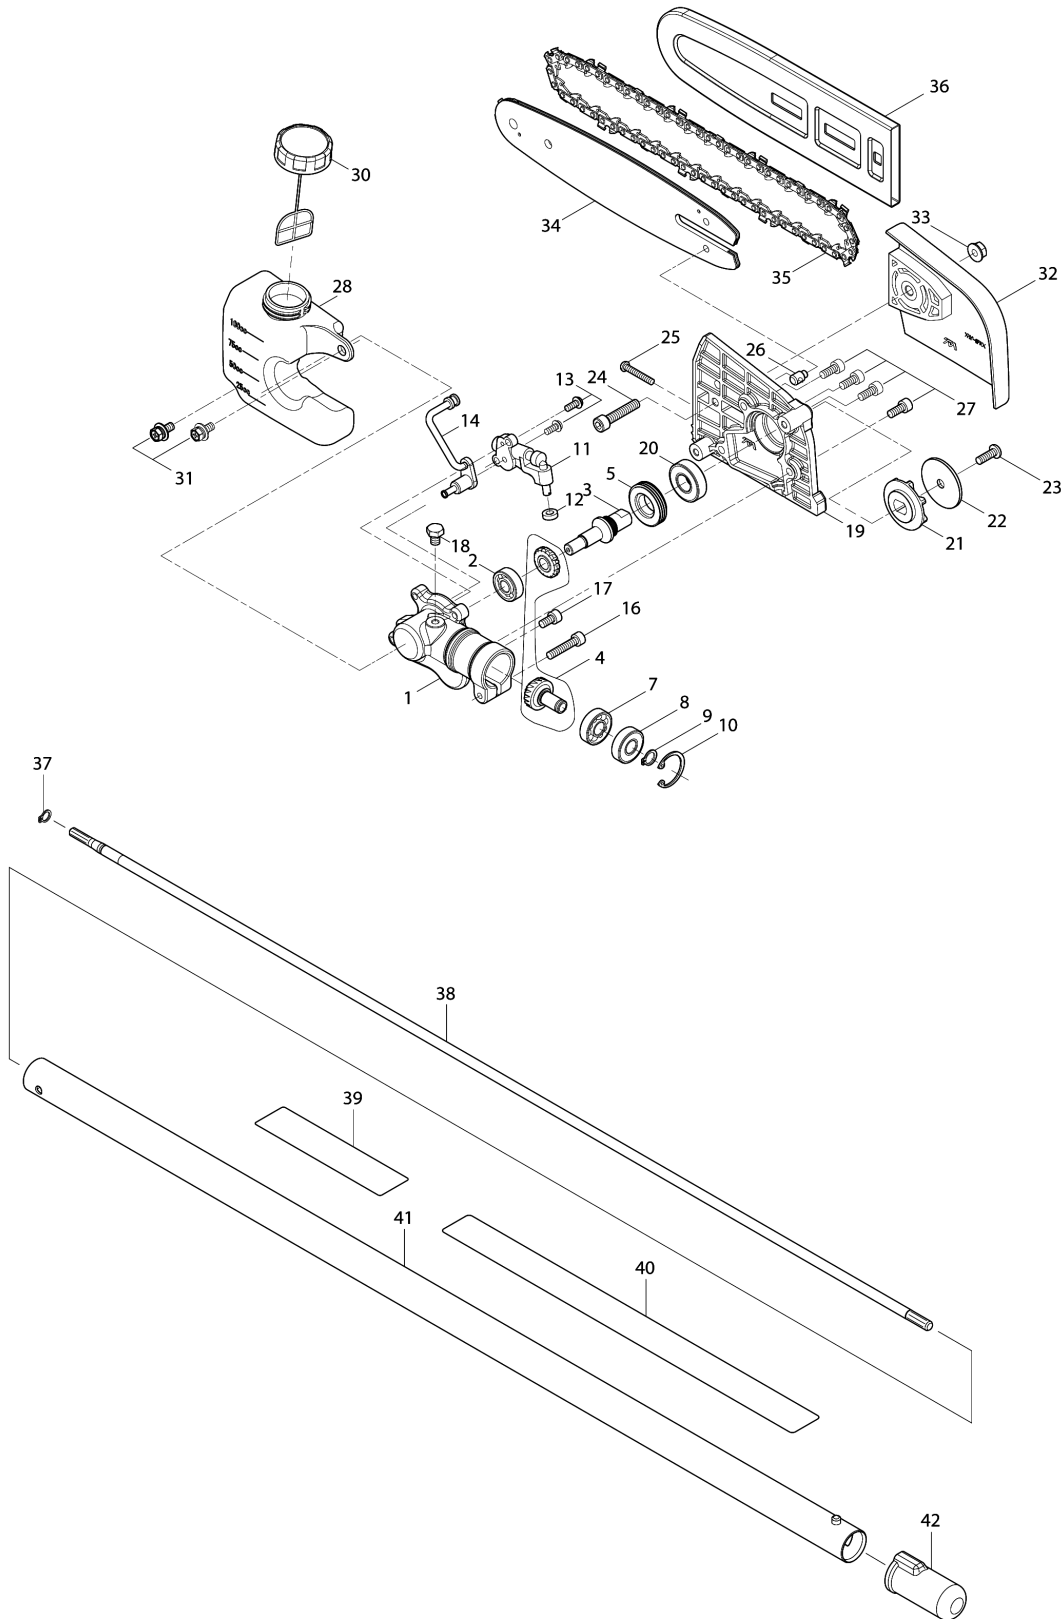

Model No.EY401MP POLE SAW ATTACHMENT

Model No.EY401MP POLE SAW ATTACHMENT

Item	Parts No.	Description	I/C	Qty	New/Old	Opt. 1	Opt. 2	Note
001	XTM0000001	GEAR CASE A		1	*			
001-1	XTM0000029	GEAR CASE A	O	1				
002	XTM0000002	BALL BEARING 608		1				
003	XTM0000003	GEAR SHAFT		1	*			
003-1	XTM0000024	GEAR SHAFT	<	1	*			
003-2	XTM0000030	GEAR SHAFT	S	1				
004	XTM0000004	BEVEL GEAR SET		1				
005	XTM0000005	WORM WHEEL		1				
007	XTM0000006	BALL BEARING 609		1				
008	XTM0000007	BALL BEARING 609Z		1				
009	961005-4	RETAINING RING S-9		1				
010	962103-7	RETAINING RING R-24		1				
011	XTM0000008	OIL PUMP		1	*			
011-1	XTM0000025	OIL PUMP	<	1				
012	XTM0000009	SEAL		1				
013	911111-5	PAN HEAD SCREW M4X10 WITH W		2				
014	XTM0000010	OIL PIPE ASS'Y		1				
016	922242-5	HEX. SOCKET HEAD BOLT M5X25		1				
017	922207-7	HEX. SOCKET HEAD BOLT M5X10		1				
018	XTM0000011	HB BOLT 6X8		1				
019	XTM0000012	GEAR CASE B		1	*			
019-1	XTM0000026	GEAR CASE B	<	1	*			
019-2	XTM0000027	GEAR CASE B	<	1				
020	XTM0000013	BALL BEARING 6001DDW		1				
021	XTM0000014	SPROCKET		1				
022	XTM0000015	SPEOCKET WASHER		1	*			
022-1	XTM0000031	SPROCKET WASHER	S	1				
023	XTM0000016	H.S. BOTTON HEAD SCREW M6X15		1	*			
023-1	XTM0000032	E RING	S	1				
024	922352-8	HEX. SOCKET HEAD BOLT M6X30		1				
025	XTM0000017	ADJUSTER SCREW M4X30		1	*			
025-1	XTM0000017	ADJUSTER SCREW M4X30	O	1				
026	XTM0000018	ADJUSTER		1				
027	922212-4	HEX. SOCKET HEAD BOLT M5X12		4				
028	XTM0000019	OIL TANK ASS'Y		1				
030	XTM0000020	TANK CAP ASS'Y		1				
031	XTM0000021	H.S.H.BOLT M5X12SW		2				
032	XTM0000022	CHAIN COVER		1				
033	XTM0000023	FLANGE NUT M6		1				
034	165695-7	GUIDE BAR 10		1				