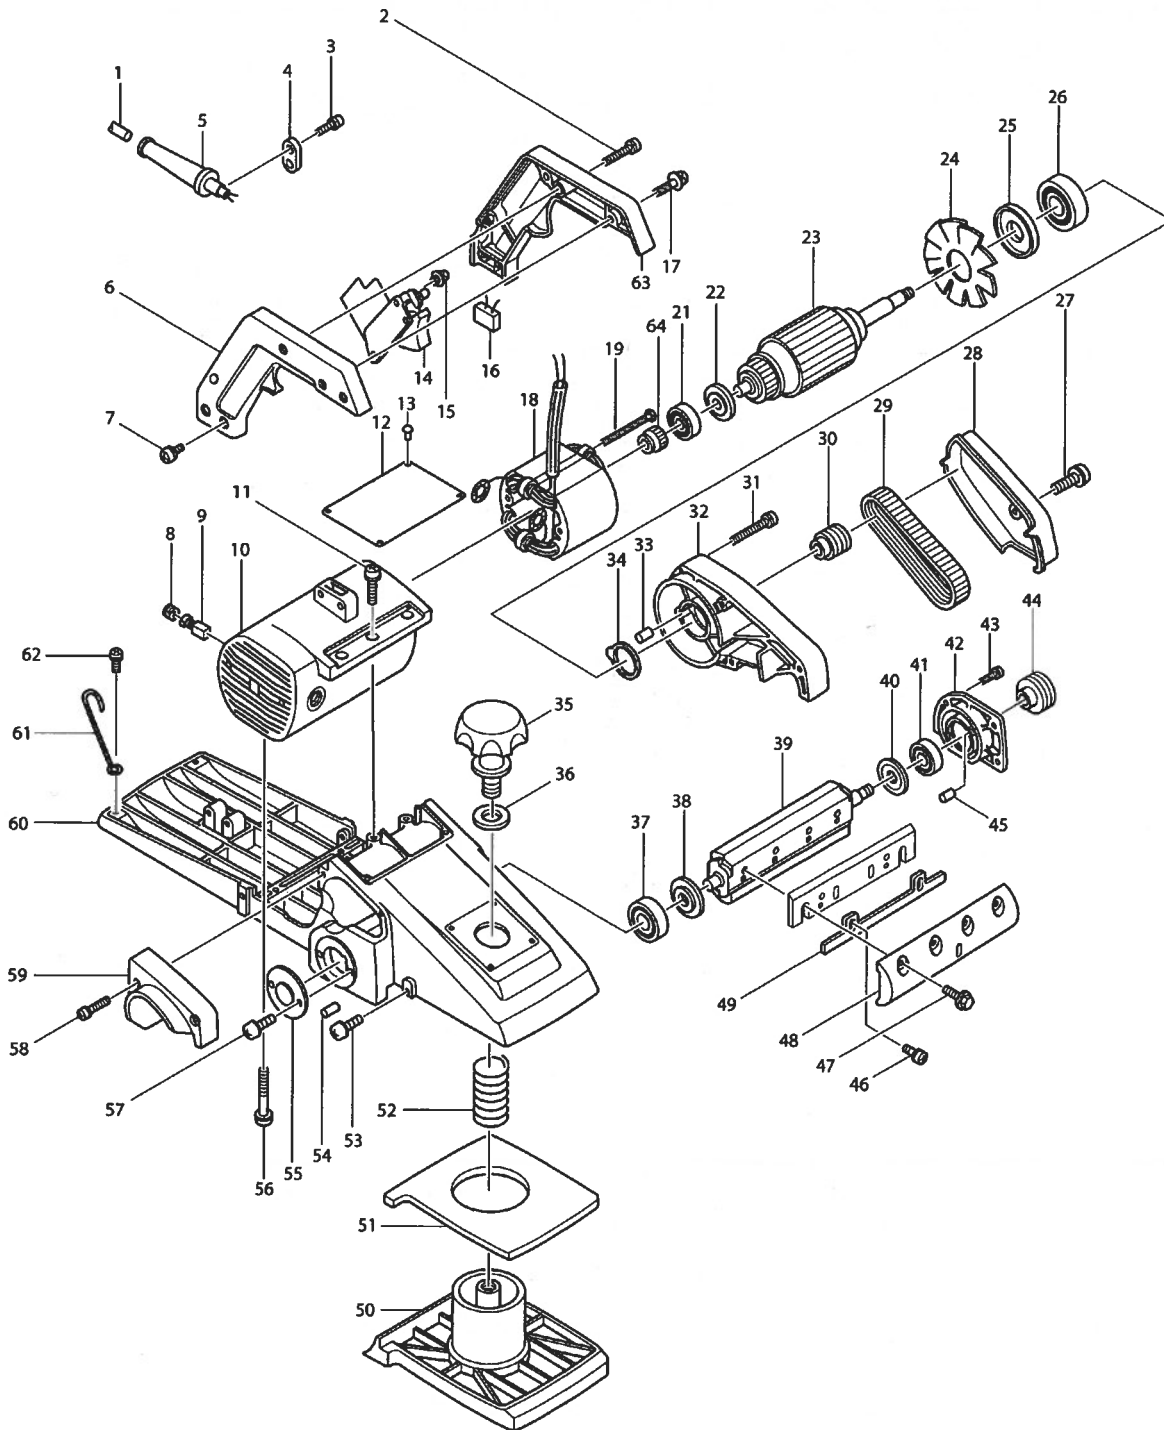

Model No.1805B POWER PLANER 155MM

Model No.1805B POWER PLANER 155MM

Del	Dele nr.	Beskrivelse	I/C	ANTALL	New/Old	Salg	Innkjøps	NOTAT
001N_	665527-3	POWER SUPPLY CORD 1.00-2-5.0		1				
002	911158-9	PAN HEAD SCREW M4X30		2				
003-1	911133-5	PAN HEAD SCREW M4X18		2				
004A_	687001-1	STRAIN RELIEF		1				
005	682507-4	CORD GUARD 12-200		1				
006	181151-9	HANDLE SET		1				
D10		INC. 63						
007	911213-7	PAN HEAD SCREW M5X12		4				
008	643650-4	BRUSH HOLDER CAP 6.5-13.5		2	*			
008-1	643650-4	BRUSH HOLDER CAP 6.5-13.5	O	2				
009-1	181044-0	CARBON BRUSH CB-153		1				
010	156414-2	MOTOR HOUSING		1	*			
C10	643653-8	BRUSH HOLDER 6.5-13.5		2	*			
C20	913206-0	SET SCREW M5X8		2	*			
010-1	156414-2	MOTOR HOUSING	O	1				
C10	643653-8	BRUSH HOLDER 6.5-13.5		2				
011	911228-4	PAN HEAD SCREW M5X18		3				
012-1	815868-9	NAME PLATE 1805B		1				
013-1	953101-2	RIVET 0-3		4				
014C_	651012-2	SWITCH HPAH2-3		1				
015	911103-4	PAN HEAD SCREW M4X6		2				
016B_	645209-3	NOISE SUPPRESSOR		1				
017	911253-5	PAN HEAD SCREW M5X30		2				
018C_	523025-2	FIELD ASS'Y 220V		1				
C10	654020-2	RING TERMINAL		2				
C20	654502-4	CONNECTOR P-2		2				
019-1	911300-2	PAN HEAD SCREW M5X75		2				
021-2	211063-3	BALL BEARING 6000LB		1	*			
021-3	211061-7	BALL BEARING 6000LLB	O	1				
022-2	681624-7	INSULATION WASHER		1	*			
022-3	681635-2	INSULATION WASHER	X	1				
023C2	513388-4	ARMATURE ASS'Y 220V		1	*			
D11		INC. 21,22,24-26			*			
023C3	513388-4	ARMATURE ASS'Y 220V	O	1				
D10		INC. 21,22,24-26						
024	241013-4	FAN 80		1				
025	213102-5	DUST SEAL 12		1				
026	211106-1	BALL BEARING 6201LLB		1				
027	911206-4	PAN HEAD SCREW M5X10		1				
028	343301-6	BELT COVER		1				
029	225042-5	POLY V-BELT 6-304		1				
030	222007-8	V-PULLEY 6-23L		1				

Please order the parts with part number.

Print Date 1/2/2021